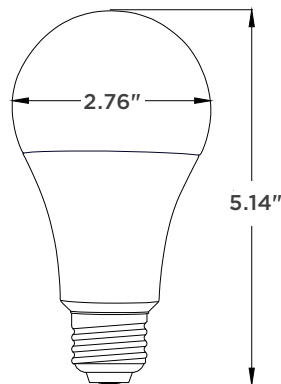

ORDER STRUCTURE

FAMILY	SIZE	CCT
21A21= 21W A21	3W= 3-Way	27= 2700K 30= 3000K 50= 5000K

STOCKED ITEMS

ORDER CODE	MODEL NUMBER	ENERGY STAR
14102107	21A21/3W27	2351346
103749	21A21/3W30	2351351
14102108	21A21/3W50	2351350

SPECIFICATIONS		21A21/3WXX		
ITEM	SPECIFICATION	DETAILS		
GENERAL PERFORMANCE	Power Consumption (W)	7W	15W	21W
	Lumens Delivered (lm)	620 lm	1600 lm	2200 lm
	Efficacy (lm/W)	89	107	105
	CRI	≥80		
	Color Temperature (K)	2700K, 3000K, 5000K		
	Distribution/Beam Angle	220°		
	Equivalency	50W	100W	150W
ELECTRICAL	Input Voltage	120VAC 60Hz		
PHYSICAL	Base Type	E26 Base		
	Operating Temperature	-4°F to 104°F		
CERTIFICATION	Certification	cULus Listed, FCC, Energy Star, RoHS Compliant		
	Environment	Dry/Damp Location		