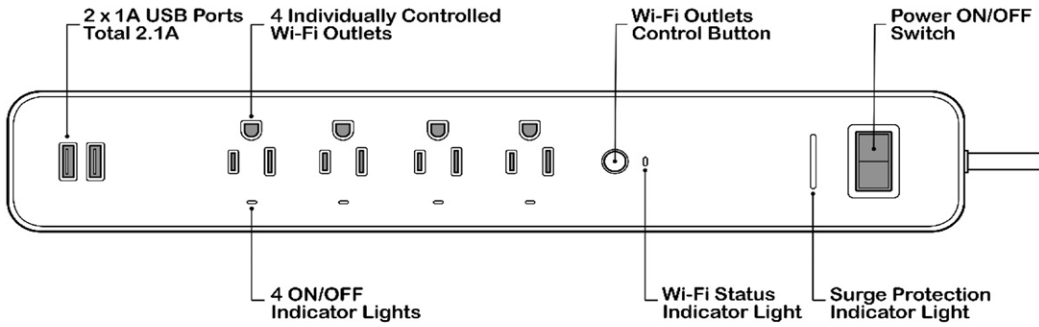

Works with Most
Smart Home Hubs

Product Description

The strip boasts four individually controlled outlets that can be conveniently managed using an app. It also includes two USB charging ports for small electronic devices, although these ports are not controlled through the app. For easy identification, you can assign custom names to each of the four outlets within the app. Experience effortless control over your devices with this versatile strip directly from most common smart home hubs like google and alexa.

Features

- Surge protection to 245 Joules
- 4 Total AC Outlets, 2 USB ports
- Product color: White

Specifications

	APS-6/USB/SMTR
OPERATING VOLTAGE	Max 125V AC
NOMINAL INPUT FREQUENCY	60Hz
OUTPUT POWER	Max 1875W
LINE CURRENT	Max 15A
CORD TYPE	SJT 14AWG/ 3C 4FT 60°C with 5-15P plug
USB OUTPUT	2 x 1A USB Ports. 5V ± 0.25V. Max 2.1A
SURGE PROTECTION	245 J. 900V (L-N), Type 3 SPD
HOUSING	Polycarbonate
CERTIFICATIONS	ETL, FCC CFR Title 47 Part 15 Subpart B Class B
SAFETY	Conforms to UL1363, UL1449, UL1310, UL817, UL62, UL1077, UL1054. Certified to CSA STD C22.2 NO 42 and E60730-1
OPERATING TEMPERATURE	32° F to 104° F
ENVIRONMENT	Indoor Use only
WARRANTY	1 year
PROGRAMMING	Wireless supporting 2.4 GHz. Remote Control Devices through 3G, 4G or Wi-Fi LTS SMART App 1.0.1 or higher (IOS and Android)
COLOR	White
WEIGHT	538.5 grams
RADIO FREQUENCY	2.4GHz Wi-Fi

Ordering Information

MODEL NUMBER	ORDER CODE
APS-6/USB/SMTR	110370

1-year standard warranty (further details available at www.maxlite.com/warranties) Contact MaxLite for details.

Works with Most Smart Home Hubs

Product Diagram

Product Dimensions

MODEL	L (INCH)	W (INCH)	H (INCH)
APS-6/USB/SMTR	13	2.2	1.3

FCC Regulatory Statements

This device complies with part 15 of the FCC Rules, Operation is subject to the following two conditions: (1) This device may not cause harmful interference, and (2) this device must accept any interference received, including interference that may cause undesired operation.