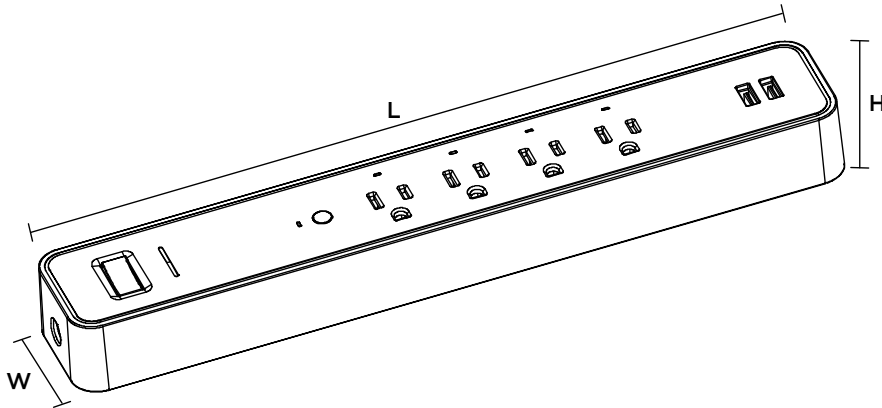

Works with Most
Smart Home Hubs

Product Description

The strip boasts four individually controlled outlets that can be conveniently managed using an app. It also includes two USB charging ports for small electronic devices, although these ports are not controlled through the app. For easy identification, you can assign custom names to each of the four outlets within the app. Experience effortless control over your devices with this versatile strip directly from most common smart home hubs like google and alexa.

Features

- Surge protection to 245 Joules
- 4 Total AC Outlets, 2 USB ports
- Product color: White

Specifications

	APS-6/USB/SMTR
OPERATING VOLTAGE	Max 125V AC
NOMINAL INPUT FREQUENCY	60Hz
OUTPUT POWER	Max 1875W
LINE CURRENT	Max 15A
CORD TYPE	SJT 14AWG/ 3C 4FT 60°C with 5-15P plug
USB OUTPUT	2 x 1A USB Ports. 5V ± 0.25V. Max 2.1A
SURGE PROTECTION	245 J. 900V (L-N), Type 3 SPD
HOUSING	Polycarbonate
CERTIFICATIONS	ETL, FCC CFR Title 47 Part 15 Subpart B Class B
SAFETY	Conforms to UL1363, UL1449, UL1310, UL817, UL62, UL1077, UL1054. Certified to CSA STD C22.2 NO 42 and E60730-1
OPERATING TEMPERATURE	32° F to 104° F
ENVIRONMENT	Indoor Use only
WARRANTY	1 year
PROGRAMMING	Wireless supporting 2.4 GHz. Remote Control Devices through 3G, 4G or Wi-Fi LTS SMART App 1.0.1 or higher (IOS and Android)
COLOR	White
WEIGHT	538.5 grams
RADIO FREQUENCY	2.4GHz Wi-Fi

Ordering Information

MODEL NUMBER	ORDER CODE
APS-6/USB/SMTR	110370

1-year standard warranty (further details available at www.maxlite.com/warranties) Contact MaxLite for details.

Works with Most Smart Home Hubs

Product Diagram

Product Dimensions

MODEL	L (INCH)	W (INCH)	H (INCH)
APS-6/USB/SMTR	13	2.2	1.3

FCC Regulatory Statements

This device complies with part 15 of the FCC Rules, Operation is subject to the following two conditions: (1) This device may not cause harmful interference, and (2) this device must accept any interference received, including interference that may cause undesired operation.