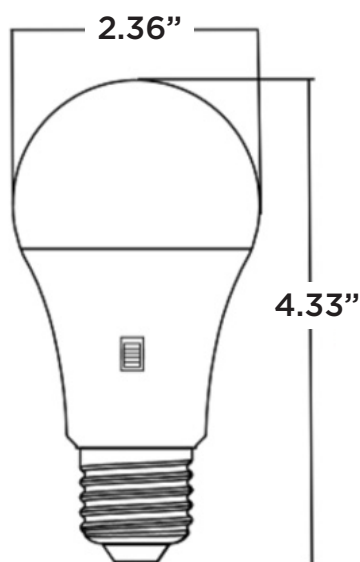

Dimensions

Specifications

Specifications	E8A19D9CS/JA8
Input Power	8W
Equivalency	60W Inc.
Lumens Delivered	≥ 800
Efficacy (lm/w)	≥ 100
CRI	≥ 90
Color Temperature (CCT)	2700K, 3000K, 4000K
Lumen Maintenance (L70)	$\geq 25,000$ Hrs
Distribution	220°
Dimmable	Triac 10%-100%
Voltage	120V, 60Hz
Power Factor	≥ 0.9
Base Type	E26
Operating Temperature	-4°F - 104°F
Environment	Damp, Enclosed
Qualifications	cULus Listed, T20 Listed, JA8-2019-E, FCC
Warranty	5 Years

5-year standard warranty (further details available at www.maxlite.com/warranties)

Product may be eligible for a warranty extension to 10 years, for an additional fee. Contact MaxLite for details.