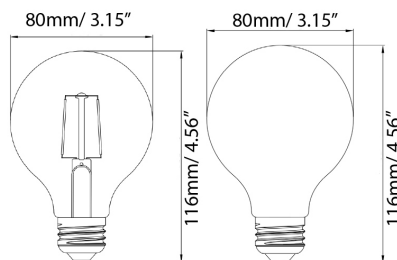

FAMILY	-	WATTAGE (NOMINAL)	LAMP TYPE	DIMMABLE	COLOR TEMPERATURE
EF= Enclosed Filament EFF= Enclosed Frosted Filament		3= 3W 4.5= 4.5W	G= G25 Globe	D= Dimmable	27= 2700K 50= 5000K

STOCKED ITEMS

ORDER CODE	MODEL NUMBER
103764	EF3G25D27
103765	EF3G25D50
103766	EFF3G25D27
103767	EFF3G25D50
103744	EF4.5G25D27
103768	EF4.5G25D50
103770	EFF4.5G25D27
103771	EFF4.5G25D50

DIMENSIONS

DIMENSIONS		
L	W	H
4.56	3.15	3.15
4.56	3.15	3.15

SPECIFICATIONS		EF3G25Dxx	EFF3G25Dxx	EF4.5G25Dxx	EFF4.5G25Dxx
ITEM	SPECIFICATION	DETAILS			
GENERAL PERFORMANCE	Power Consumption (W)	3W		4.5W	
	Lumens Delivered (lm)	350 lm		500 lm	
	Efficacy (lm/W)	117 lm/W	117 lm/W	111 lm/W	111 lm/W
	CRI	≥80			
	Color Temperature (K)	2700K	5000K	2700K	5000K
ELECTRICAL	Power Factor	≥ 0.7			
	Input Voltage	120V 60Hz			
	Replacement	60W			
PHYSICAL	Base Type	E26			
	Operating Temperature	-4°F - 104°F			
QUALIFICATION	Environment	Wet location			
	Warranty	3 year warranty			