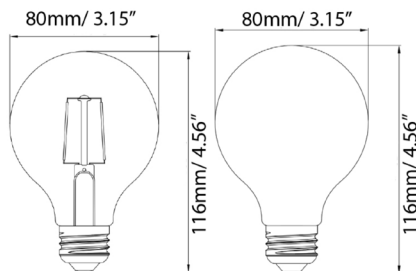

ORDER STRUCTURE

FAMILY	WATTAGE (NOMINAL)	LAMP TYPE	DIMMABLE	CRI & COLOR TEMPERATURE
EF = Enclosed Filament (Clear)	8.5 = 8.5W	G = G25 Globe	D = Dimmable	927/JA8 = 90 CRI, 2700K, JA8 Listed
EFF = Enclosed Frosted Filament				930/JA8 = 90 CRI, 3000K, JA8 Listed

DIMENSIONS

DIMENSIONS		
L	W	H
4.56"	3.15"	3.15"
4.56"	3.15"	3.15"

SPECIFICATIONS		EF8.5G25D927/JA8	EFF8.5G25D930/JA8
ITEM	SPECIFICATION	DETAILS	
GENERAL PERFORMANCE	Power Consumption (W)	8.5W	
	Lumens Delivered (lm)	800 lm	
	Efficacy (lm/W)	94 lm/W	
	CRI	≥90	
	Color Temperature (K)	2700K	3000K
ELECTRICAL	Power Factor	≥ 0.7	
	Input Voltage	120V, 60Hz	
	Replacement	60W	
PHYSICAL	Base Type	E26	
	Operating Temperature	-4°F - 104°F	
QUALIFICATION	Certification/Standard	ENERGY STAR , JA8-2019-E Listed, T20 Listed	
	Environment	Wet location	
	Warranty	3 year warranty	