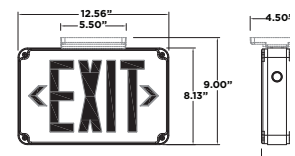

ERO-2HWHC

*Please see fixture compatibility chart below

EXIT SIGNS - WET LOCATION RATED

EX-RW-WL

EXC-GW-WL

Emergency and Exit Lights Wet Location Rated

EMERGENCY LIGHT WET LOCATION ORDERING:

| PRODUCT IMAGE | ORDER NUMBER | MODEL | DESCRIPTION | PERFORMANCE |
|---------------|--------------|--------------|---|--|
| | 109731 | EML-2HMW-WL | Emergency Light LED, 2 MR16 Heads, White, 120v Or 277v, Battery Backup, Wet Locations | 58 lumen per head, 1.9W (120/277V) draw |
| | 109732 | EML-2HMW-WL2 | Emergency Light LED, 2 MR16 Heads, White, 120v Or 277v, Battery Backup -20°C, Wet Locations | 58 lumen per head, 1.9W (120/277V) draw |
| | 109733 | EML-2HWHC-WL | Emergency Light LED, 2 Heads, White, High Capacity, High Lumen Output, Battery Backup, Wet Locations | 78 lumens per head, 4.4/4.5W (120/277V) draw |
| | 109734 | EML-2HWHC-WL | Emergency Light LED, 2 Heads, White, High Capacity, Remote Capable Up To 6 Heads, Battery Backup, Wet Locations | 78 lumens per head, 4.4/4.5W (120/277V) draw, up to 12 additional remote heads |

REMOTE HEADS LIGHT WET LOCATION ORDERING:

| PRODUCT IMAGE | ORDER NUMBER | MODEL | DESCRIPTION | PERFORMANCE |
|---------------|--------------|-----------|--|---|
| | 109735 | ERO-SWHC | Emergency Remote Head, Outdoor (WL), Single, White, High Capacity Only | 72 lumens, 3.6V, 1.17W, WL listed |
| | 109736 | ERO-2HWHC | Emergency Remote Head, Outdoor (WL), Double, White, High Capacity Only | 72 lumens - per head, 3.6V, 1.17W - per head, WL listed |