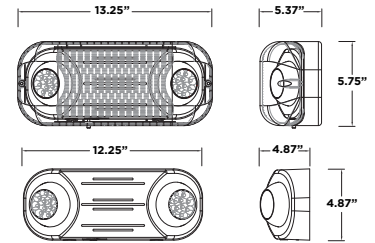

EMERGENCY LIGHT WET LOCATION RATED

EML-2HMW-WL
EML-2HMW-WL2

EMERGENCY LIGHT HIGH CAPACITY, 2 HEADS - WET LOCATION RATED

EML-2HWHC-WL
EML-2HWHCRC-WL

REMOTE HEADS (HIGH CAPACITY ONLY)* - WET LOCATION RATED

ERO-SWHC