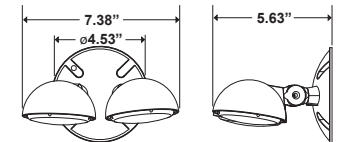

Emergency and Exit Lights Wet Location Rated

FEATURES:

- High impact UV stabilized flame rated thermoplastic housing UL94 V-0 (High Capacity 5VA)
- 120V or 277V AC input
- Nickel Cadmium (NiCad) battery meets UL 90 minute emergency lighting requirement
- Test switch and AC-On indicator included
- Heads fully adjustable up, down and side to side
- Self Diagnostic option available
- Operating temperatures - High Capacity 10°C-40°C, general Indoor 20°C-30°C
- White finish standard, Black available as special order
- AC versions available as special order
- Single or double face with removable chevrons for Exit signs
- White finish standard, Black available as special order for Emergency Lights

CERTIFICATIONS:

- UL924 Listed for Wet Locations, WL suffix = listed for Wet Locations

WARRANTY:

5-year standard warranty* (further details available at www.maxlite.com/warranties)

*Product may be eligible for a warranty extension to 10 years, for an additional fee. Contact MaxLite for details.

EMERGENCY LIGHT WET LOCATION RATED

EMERGENCY LIGHT HIGH CAPACITY, 2 HEADS - WET LOCATION RATED

REMOTE HEADS (HIGH CAPACITY ONLY)* - WET LOCATION RATED

*Please see fixture compatibility chart below

EXIT SIGNS - WET LOCATION RATED