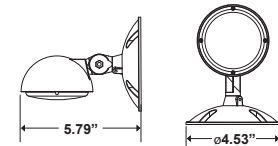

EMERGENCY LIGHT WET LOCATION RATED

EML-2HMW-WL
EML-2HMW-WL2

EMERGENCY LIGHT HIGH CAPACITY, 2 HEADS - WET LOCATION RATED

EML-2HWHC-WL
EML-2HWHCRC-WL

REMOTE HEADS (HIGH CAPACITY ONLY)* - WET LOCATION RATED

ERO-SWHC

ERO-2HWHC

*Please see fixture compatibility chart below

EXIT SIGNS - WET LOCATION RATED

EX-RW-WL

EXC-GW-WL

Emergency and Exit Lights Wet Location Rated

EMERGENCY LIGHT WET LOCATION ORDERING:

| PRODUCT IMAGE | ORDER NUMBER | MODEL | DESCRIPTION | PERFORMANCE |
|---------------|--------------|--------------|---|--|
| | 109731 | EML-2HMW-WL | Emergency Light LED, 2 MR16 Heads, White, 120v Or 277v, Battery Backup, Wet Locations | 58 lumen per head, 1.9W (120/277V) draw |
| | 109732 | EML-2HMW-WL2 | Emergency Light LED, 2 MR16 Heads, White, 120v Or 277v, Battery Backup -20°C, Wet Locations | 58 lumen per head, 1.9W (120/277V) draw |
| | 109733 | EML-2HWHC-WL | Emergency Light LED, 2 Heads, White, High Capacity, High Lumen Output, Battery Backup, Wet Locations | 78 lumens per head, 4.4/4.5W (120/277V) draw |
| | 109734 | EML-2HWHC-WL | Emergency Light LED, 2 Heads, White, High Capacity, Remote Capable Up To 6 Heads, Battery Backup, Wet Locations | 78 lumens per head, 4.4/4.5W (120/277V) draw, up to 12 additional remote heads |