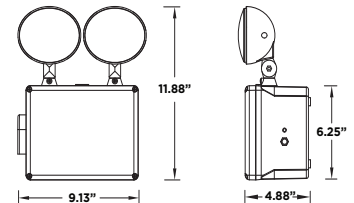

EMERGENCY LIGHT WET LOCATION RATED

EML-2HMW-WL
EML-2HMW-WL2

EMERGENCY LIGHT HIGH CAPACITY, 2 HEADS - WET LOCATION RATED

EML-2HWHC-WL
EML-2HWHCRC-WL

REMOTE HEADS (HIGH CAPACITY ONLY)* - WET LOCATION RATED

ERO-SWHC

ERO-2HWHC

*Please see fixture compatibility chart below

EXIT SIGNS - WET LOCATION RATED

EX-RW-WL

EXC-GW-WL

Emergency and Exit Lights Wet Location Rated

EMERGENCY LIGHT WET LOCATION ORDERING:

| PRODUCT IMAGE | ORDER NUMBER | MODEL | DESCRIPTION | PERFORMANCE |
|---------------|--------------|--------------|---|--|
| | 109731 | EML-2HMW-WL | Emergency Light LED, 2 MR16 Heads, White, 120v Or 277v, Battery Backup, Wet Locations | 58 lumen per head, 1.9W (120/277V) draw |
| | 109732 | EML-2HMW-WL2 | Emergency Light LED, 2 MR16 Heads, White, 120v Or 277v, Battery Backup -20°C, Wet Locations | 58 lumen per head, 1.9W (120/277V) draw |
| | 109733 | EML-2HWHC-WL | Emergency Light LED, 2 Heads, White, High Capacity, High Lumen Output, Battery Backup, Wet Locations | 78 lumens per head, 4.4/4.5W (120/277V) draw |
| | 109734 | EML-2HWHC-WL | Emergency Light LED, 2 Heads, White, High Capacity, Remote Capable Up To 6 Heads, Battery Backup, Wet Locations | 78 lumens per head, 4.4/4.5W (120/277V) draw, up to 12 additional remote heads |

REMOTE HEADS LIGHT WET LOCATION ORDERING:

| PRODUCT IMAGE | ORDER NUMBER | MODEL | DESCRIPTION | PERFORMANCE |
|---------------|--------------|-----------|--|---|
| | 109735 | ERO-SWHC | Emergency Remote Head, Outdoor (WL), Single, White, High Capacity Only | 72 lumens, 3.6V, 1.17W, WL listed |
| | 109736 | ERO-2HWHC | Emergency Remote Head, Outdoor (WL), Double, White, High Capacity Only | 72 lumens - per head, 3.6V, 1.17W - per head, WL listed |