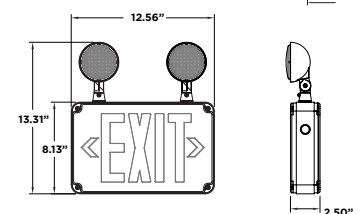

ERO-2HWHC

*Please see fixture compatibility chart below

EXIT SIGNS - WET LOCATION RATED

EX-RW-WL

EXC-GW-WL

Emergency and Exit Lights Wet Location Rated

EMERGENCY LIGHT WET LOCATION ORDERING:

| PRODUCT IMAGE | ORDER NUMBER | MODEL | DESCRIPTION | PERFORMANCE |
|---------------|--------------|--------------|---|--|
| | 109731 | EML-2HMW-WL | Emergency Light LED, 2 MR16 Heads, White, 120v Or 277v, Battery Backup, Wet Locations | 58 lumen per head, 1.9W (120/277V) draw |
| | 109732 | EML-2HMW-WL2 | Emergency Light LED, 2 MR16 Heads, White, 120v Or 277v, Battery Backup -20°C, Wet Locations | 58 lumen per head, 1.9W (120/277V) draw |
| | 109733 | EML-2HWHC-WL | Emergency Light LED, 2 Heads, White, High Capacity, High Lumen Output, Battery Backup, Wet Locations | 78 lumens per head, 4.4/4.5W (120/277V) draw |
| | 109734 | EML-2HWHC-WL | Emergency Light LED, 2 Heads, White, High Capacity, Remote Capable Up To 6 Heads, Battery Backup, Wet Locations | 78 lumens per head, 4.4/4.5W (120/277V) draw, up to 12 additional remote heads |

REMOTE HEADS LIGHT WET LOCATION ORDERING:

| PRODUCT IMAGE | ORDER NUMBER | MODEL | DESCRIPTION | PERFORMANCE |
|---------------|--------------|-----------|--|---|
| | 109735 | ERO-SWHC | Emergency Remote Head, Outdoor (WL), Single, White, High Capacity Only | 72 lumens, 3.6V, 1.17W, WL listed |
| | 109736 | ERO-2HWHC | Emergency Remote Head, Outdoor (WL), Double, White, High Capacity Only | 72 lumens - per head, 3.6V, 1.17W - per head, WL listed |