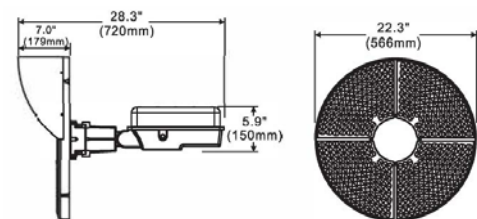

DIMENSIONS