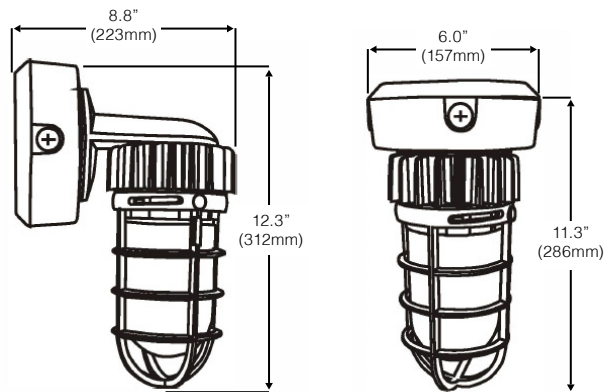

### Features:

- UL and CUL listed for wet locations
- Solid construction die-cast aluminum body
- ½" conduit plug-all 4 sides
- UV stabilized and corrosion resistant Silver powder coat finish
- Impact resistant Borosilicate Glass lens

### Dimensions:

Wall Mount

Ceiling Mount