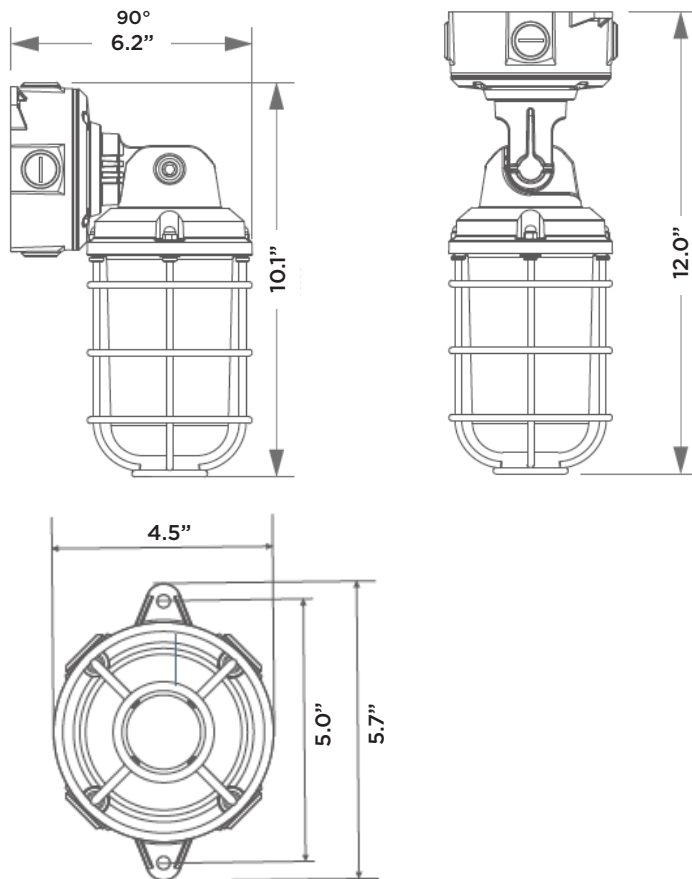

PROJECT NAME: _____ CAT. #: _____

NOTES: _____ FIXTURE SCHEDULE: _____

LED Adjustable Vaporproof Jelly Jar

CCT Selectable

Product Description:

The LED Adjustable Jelly Jar is an all-in-one replacement for incandescent and CFL fixtures over doorways, scaffolding, construction sites, fire hydrants and emergency call stations. An adjustable knuckle allows the luminaire to rotate from 90 to 180 degrees, enabling it to be mounted as a pendant, ceiling or wall fixture. Additionally, the Jelly Jar features a CCT Selectable switch that provides a choice of three color temperatures to suit customer preference. Wet listed and durably constructed with plastic lens and aluminum wire guard, the Jelly Jar offers easy maintenance and years of high-quality illumination.

Voltage:

- 120-277V

Construction:

- Die cast aluminum housing
- Plastic lens
- IP65

Listings:

- UL Listed for Wet Locations, outdoor
- Energy Star

Locking Mechanism

CCT Select Switch

Ordering Structure

FAMILY	STYLE	WATTAGE	VOLTAGE	CCT
JJ= Jelly Jars	X= Pendant, Ceiling, Wall Mount	20= 20W	U= 120-277V	CS= 3000K/4000K/5000K

Stocked Items

ORDER CODE	MODEL NUMBER	ES#
105177	JJX20UCS	2372816

Dimensions:

Layouts: