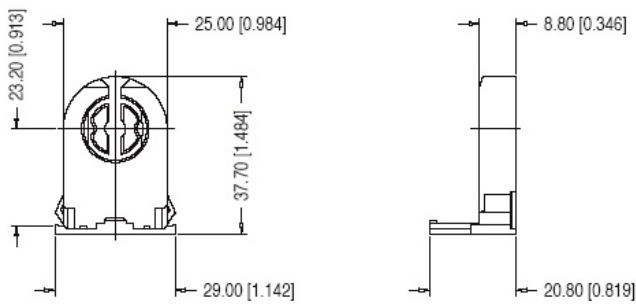

SPECIFICATIONS:

ITEM	SPECIFICATION	2 - FOOT - DETAILS	3 - FOOT - DETAILS	4 - FOOT - DETAILS	
GENERAL PERFORMANCE	Power Consumption (bare lamp)	7.5W	11.5W	11.5W	13W
	System Power	9W	13W	13W	15W
	Lumens Delivered	1150-1200 lm	1650-1700 lm	1750-1800 lm	2100-2200 lm
	Efficacy	128-133 lm/W	127-131 lm/W	135-138 lm/W	140-147lm/w
	CRI	≥80			
	Beam Angle	160°			
	Color Temperature (CCT)	3500K, 4000K & 5000K			
	Lumen Maintenance (L70)	50,000 Hours			
ELECTRICAL	Power Factor	≥ 0.90			
	Input Voltage	120V-277V, 50/60 Hz			
PHYSICAL	Operating Temperature	4°F to 113°F (-20 to 45°C)			
	Lens	Opal (Frosted)			
	Base	Medium Bi-Pin (G13)			
CERTIFICATION	Certification	cETLus, FCC			
	Material Usage	RoHS compliant; no mercury			
	Environment	Damp location			
	Warranty	5 Years			

LINE DRAWING DIMENSION

ACCESSORIES (SOLD SEPARATELY):

ORDER CODE	MODEL NUMBER	DESCRIPTION	ACCESSORIES IMAGE
73978	G13LPNS	G13 Low Profile Non-Shunted Lamp Holder	
103548	T8C-BBU	Battery Back Up for Type C Linears