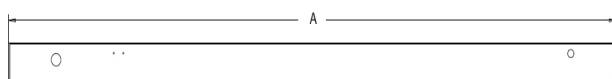

LINEAR FIXTURE L-MAX LINEAR LED LUMINAIRE

DIMENSIONS			
PRODUCT	A	B	C
LM-2420UF-40	23.96	2.43	2.35
LM-4840UF-40	47.91	2.43	2.35
LM-4860UF-40	47.91	2.43	2.35

PRODUCT DESCRIPTION:

The compact and high-performing L-Max brings eye-pleasing illumination to architectural and commercial interiors. Designed to be either surface mounted or suspended, this lightweight and easy-to-install luminaire lends a clean aesthetic to offices, retail spaces, supermarkets, stairwells and other applications that require high quality lighting that is DLC Premium listed and price-effective. The L-Max can be quickly and easily linked together to create runs of light that appear seamless.