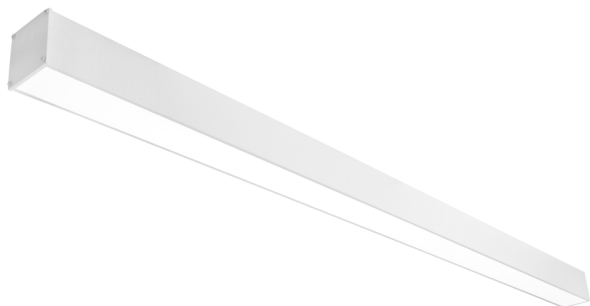

LINEAR FIXTURE L-MAX LINEAR LED LUMINAIRE

DIMENSIONS			
PRODUCT	A	B	C
LM-2420UF-40	23.96	2.43	2.35
LM-4840UF-40	47.91	2.43	2.35
LM-4860UF-40	47.91	2.43	2.35

PRODUCT DESCRIPTION:

The compact and high-performing L-Max brings eye-pleasing illumination to architectural and commercial interiors. Designed to be either surface mounted or suspended, this lightweight and easy-to-install luminaire lends a clean aesthetic to offices, retail spaces, supermarkets, stairwells and other applications that require high quality lighting that is DLC Premium listed and price-effective. The L-Max can be quickly and easily linked together to create runs of light that appear seamless.

CONSTRUCTION:

- Constructed of durable 19 gauge aluminum body and end caps
- Polycarbonate diffused lends delivers a low-glare, diffused light distribution
- Mounting options - Surface, Suspended

WARRANTY: