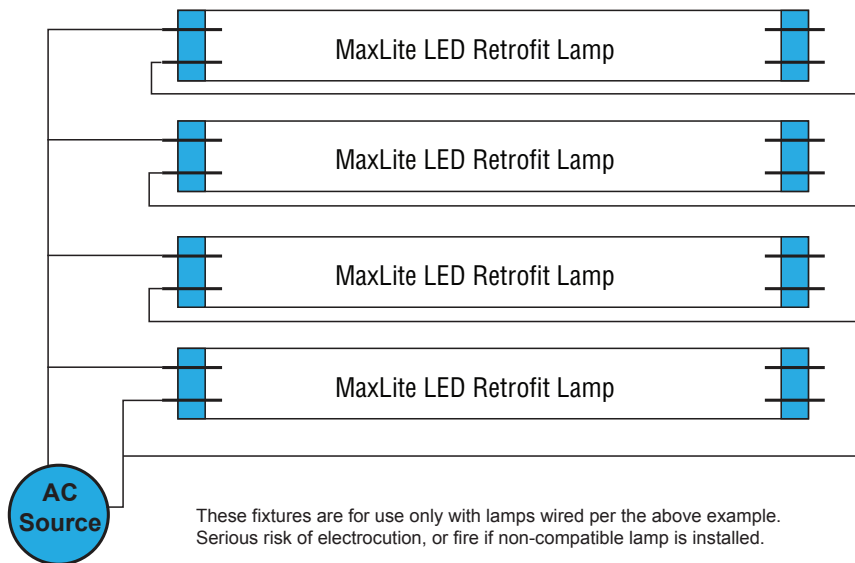

ACCESSORIES		
ORDER CODE	MODEL NUMBER	DESCRIPTION
75301	MLCHKLSS15	Cable Kit- Utility Strip Series 15' M 10 THRD Slot Nut

IMPORTANT WARNING:

These fixtures are for use only with lamps wired per the above example. Serious risk of electrocution, or fire if non-compatible lamp is installed.