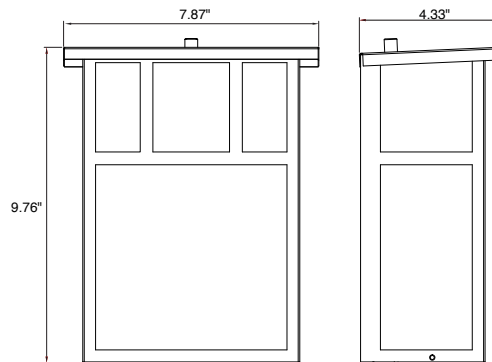

DIMENSIONS:

COACH
ML4LS10MCLBK827

MISSION
ML4LASMSB14827PC

RANCH
ML4LS12SRLBK827

TRADITIONAL
ML4LS14SOLBPC