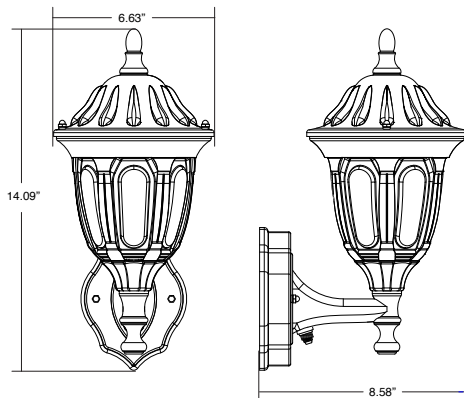

*Product may be eligible for a warranty extension to 10 years, for an additional fee. Contact MaxLite for details.

STOCKED ITEMS

ORDER CODE	MODEL NUMBER	ENERGY STAR ID	STYLE	WATTAGE	FINISH	CCT	CONTROLS
97868	ML4LS10MCLBK827	2276569	Coach	10W, 60 Inc. replacement	Black	80 CRI, 2700K	Dusk to dawn
96974	ML4LS12SRLBK827	2256426	Ranch	12W, 60 Inc. replacement			
101444	ML4LS14SOLBPC	2300466	Traditional	14W, 60 Inc. replacement			
1408707	ML4LASMSB14827PC	2298587	Mission				

DIMENSIONS:

COACH
ML4LS10MCLBK827

MISSION
ML4LASMSB14827PC

RANCH
ML4LS12SRLBK827

TRADITIONAL
ML4LS14SOLBPC