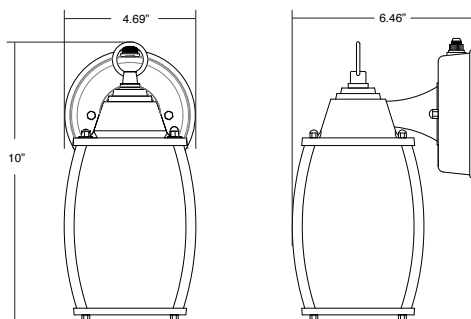

SPECIFICATIONS:

SPECIFICATIONS:		ML4LASMSB14827PC	ML4LS14SOLBPC	ML4LS10MCLBK827	ML4LS12SRLBK827
ITEM	SPECIFICATION	DETAILS			
GENERAL PERFORMANCE	Power Consumption (W)	14W	13.5W	10W	12W
	Delivered Lumens	815 lm	1,165 lm	500 lm	750 lm
	Efficacy (lm/W)	58 lm/W	86 lm/W	50 lm/W	62.5 lm/W
	L70 Lumen Maintenance	≥ 58,000 hours			
	Spacing Criteria	Contact MaxLite for Installation Criteria			
	Dimming	Triac Dimming	Non Dimmable		
ELECTRICAL	Input Voltage	120V, 60Hz	120V, 50-60 Hz	120V, 60 Hz	120V, 50-60 Hz
	Power Factor	≥0.9			
PHYSICAL	Housing	DieCast Al	Metal Casting	Aluminum casting	Die Cast Aluminum
	Lens	PC Frosted	PC	Crackle Glass	Plastic
	Finish	Black			
	Operating Temperature	-4°F to 104°F (-20°C - 40°C)		-4°F-113°F (-20°C-45°C)	
	Mounting	Cross Bar onto Junction Box			
CERTIFICATION	Environment	Suitable for Wet Locations		Suitable for damp locations, Class 2 power supply	
	Certification	Energy Star, ETL, FCC		Energy Star, UL, FCC	
	Warranty	5 year warranty*			

DIMENSIONS:

COACH
ML4LS10MCLBK827

MISSION
ML4LASMSB14827PC

RANCH
ML4LS12SRLBK827

TRADITIONAL
ML4LS14SOLBPC