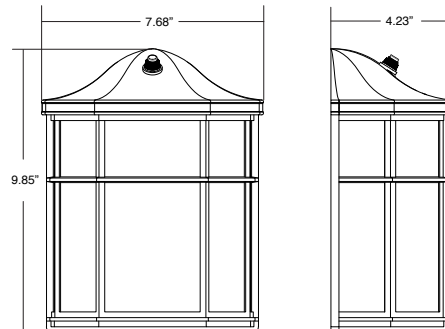

DIMENSIONS:

COACH
ML4LS10MCLBK827

MISSION
ML4LASMSB14827PC

RANCH
ML4LS12SRLBK827

TRADITIONAL
ML4LS14SOLBPC