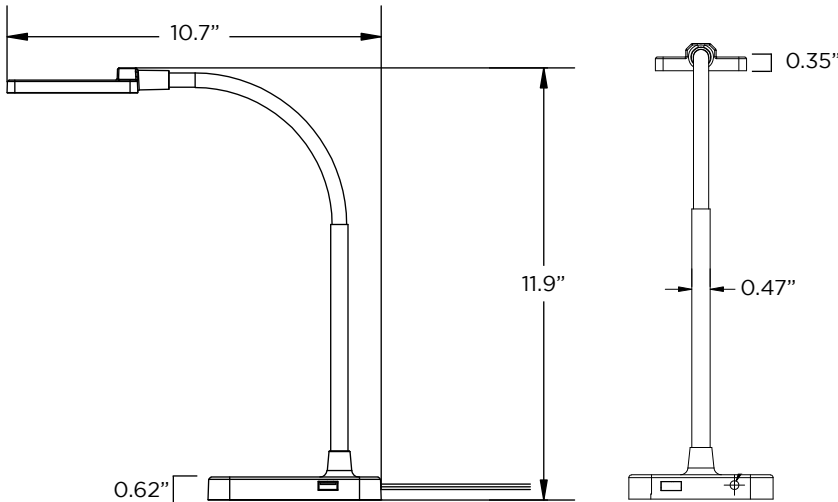

Features:

- Slim profile
- USB 2.0 port, 5V
- ON/OFF touch switch
- Adjustable neck
- High CRI ≥ 90
- Beam angle: 115°
- Ships with 100-240V adaptor

Construction:

- Plastic housing

Listings:

- ETL listed for dry locations, Indoor
- ENERGY STAR Certified
- T20

Dimensions

Beam Angle Diagram