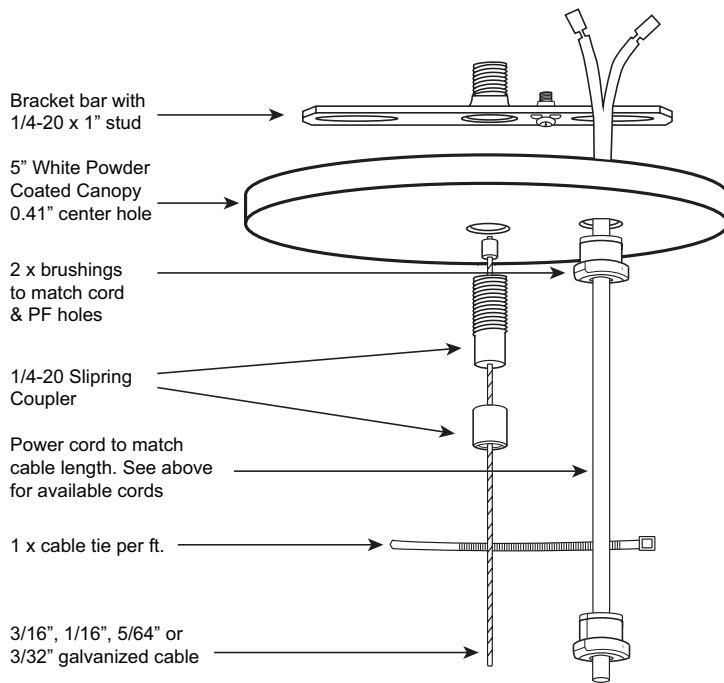

CABLE HANGING KITS - SUPPLEMENTAL

ORDER CODE	MODEL NUMBER	DESCRIPTION
74446	MLCHKPFCW10	Cable Kit Power Feed Canopy White 10ft 18/3
74447	MLCHKPFCC10	Cable Kit Power Feed Canopy Clear 10ft 18/3

FEATURES:

- 5 1/2" Dia white canopy
- Gripper included
- White or clear power cord available
- 10' std length
- 300V 18/3 cable

ORDER CODE	MODEL NUMBER	DESCRIPTION
74498	MLCHKNPFC10	Cable Kit Non-Power Feed Canopy White 10ft

FEATURES:

- 2" Dia white canopy
- Gripper included
- 10' std length

MLCHKLSU15

FEATURES:

- 1/4" toggles
- Gripper cinch included
- 15' std length
- 12" legs on Y
- Comes as pair

MLCHKSQ

FEATURES:

- 1/4" toggles
- Gripper cinch included
- 20' std length
- 12" legs on Y
- Comes as pair

MLCHKLSV15 (Loop)

FEATURES:

- Crimp loop ended
- Gripper cinch included
- 15' std length
- Comes as pair

MLCHKLSULB15

FEATURES:

- Gripper cinch included
- 15' std length
- Plated barrel screw and nut fits to key hole
- 12" legs on Y