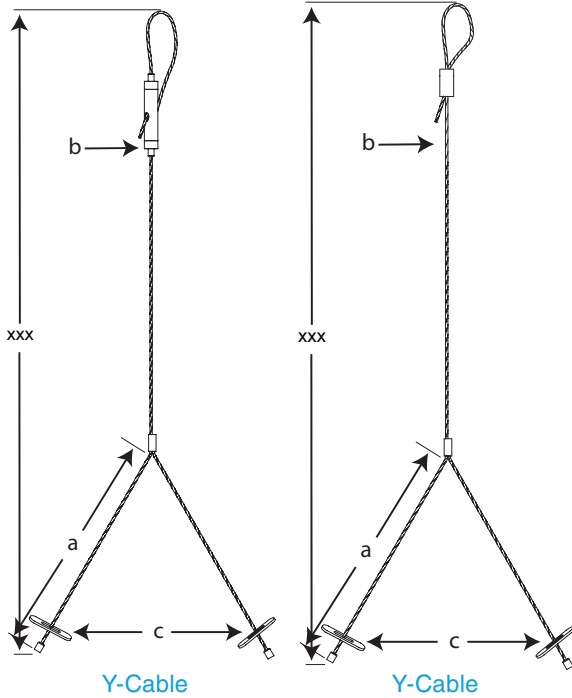

CABLE HANGING KITS - SUPPLEMENTAL

ORDER CODE	MODEL NUMBER	DESCRIPTION
74446	MLCHKPFCW10	Cable Kit Power Feed Canopy White 10ft 18/3
74447	MLCHKPFCC10	Cable Kit Power Feed Canopy Clear 10ft 18/3

FEATURES:

- 5 1/2" Dia white canopy
- Gripper included
- White or clear power cord available
- 10' std length
- 300V 18/3 cable

ORDER CODE	MODEL NUMBER	DESCRIPTION
74498	MLCHKNPFC10	Cable Kit Non-Power Feed Canopy White 10ft

FEATURES:

- 2" Dia white canopy
- Gripper included
- 10' std length

MLCHKLSU15

FEATURES:

- 1/4" toggles
- Gripper cinch included
- 15' std length
- 12" legs on Y
- Comes as pair

MLCHKSQ

FEATURES:

- 1/4" toggles
- Gripper cinch included
- 20' std length
- 12" legs on Y
- Comes as pair

MLCHKLSV15 (Loop)

FEATURES:

- Crimp loop ended
- Gripper cinch included
- 15' std length
- Comes as pair

MLCHKLSULB15

FEATURES:

- Gripper cinch included
- 15' std length
- Plated barrel screw and nut fits to key hole
- 12" legs on Y