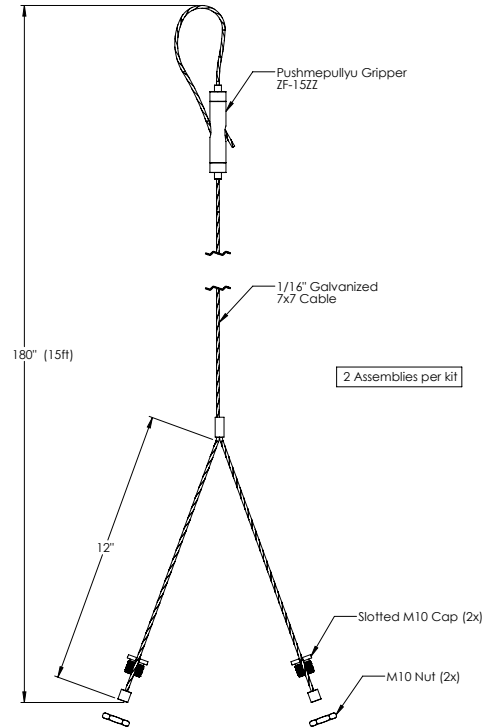

CABLE HANGING KITS - SUPPLEMENTAL

ORDER CODE	MODEL NUMBER	DESCRIPTION
74446	MLCHKPFCW10	Cable Kit Power Feed Canopy White 10ft 18/3
74447	MLCHKPFCC10	Cable Kit Power Feed Canopy Clear 10ft 18/3

FEATURES:

- 5 1/2" Dia white canopy
- Gripper included
- White or clear power cord available
- 10' std length
- 300V 18/3 cable

ORDER CODE	MODEL NUMBER	DESCRIPTION
74498	MLCHKNPFC10	Cable Kit Non-Power Feed Canopy White 10ft

FEATURES:

- 2" Dia white canopy
- Gripper included
- 10' std length

MLCHKLSU15

FEATURES:

- 1/4" toggles
- Gripper cinch included
- 15' std length
- 12" legs on Y
- Comes as pair

MLCHKSQ

FEATURES:

- 1/4" toggles
- Gripper cinch included
- 20' std length
- 12" legs on Y
- Comes as pair

MLCHKLSV15 (Loop)

FEATURES:

- Crimp loop ended
- Gripper cinch included
- 15' std length
- Comes as pair

MLCHKLSULB15

FEATURES:

- Gripper cinch included
- 15' std length
- Plated barrel screw and nut fits to key hole
- 12" legs on Y