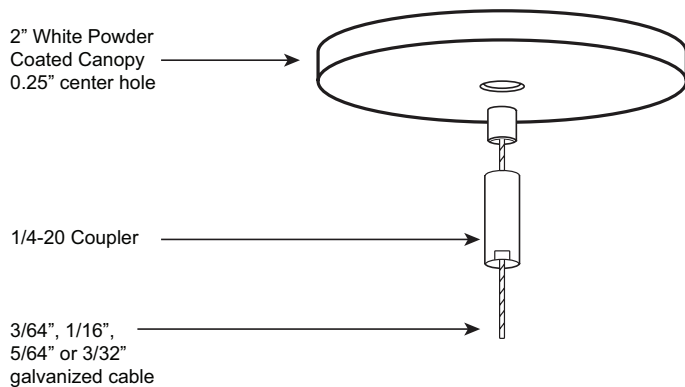

CABLE HANGING KITS - SUPPLEMENTAL

ORDER CODE	MODEL NUMBER	DESCRIPTION
74446	MLCHKPFCW10	Cable Kit Power Feed Canopy White 10ft 18/3
74447	MLCHKPFCC10	Cable Kit Power Feed Canopy Clear 10ft 18/3

FEATURES:

- 5 1/2" Dia white canopy
- Gripper included
- White or clear power cord available
- 10' std length
- 300V 18/3 cable

ORDER CODE	MODEL NUMBER	DESCRIPTION
74498	MLCHKNPFC10	Cable Kit Non-Power Feed Canopy White 10ft

FEATURES:

- 2" Dia white canopy
- Gripper included
- 10' std length

MLCHKLSU15

FEATURES:

- 1/4" toggles
- Gripper cinch included
- 15' std length
- 12" legs on Y
- Comes as pair

MLCHKSQ

FEATURES:

- 1/4" toggles
- Gripper cinch included
- 20' std length
- 12" legs on Y
- Comes as pair

MLCHKLSV15 (Loop)

FEATURES:

- Crimp loop ended
- Gripper cinch included
- 15' std length
- Comes as pair

MLCHKLSULB15

FEATURES:

- Gripper cinch included
- 15' std length
- Plated barrel screw and nut fits to key hole
- 12" legs on Y