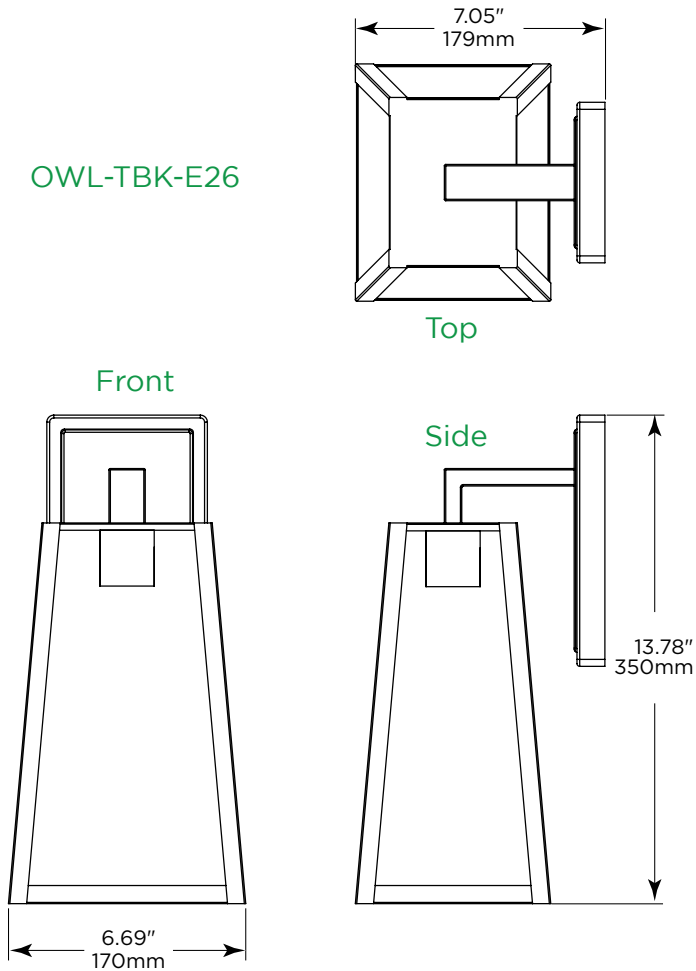

Bulb not included.

Front

Side

Stocked Item

ORDER CODE	MODEL NUMBER	DESCRIPTION
113332	OWL-TBK-E26	OUTDOOR WALL LIGHT, CONTEMPORARY STYLE, BLACK FINISH, E26 BASE SOCKET
113430	OWL-TBK-E26DTD	OUTDOOR WALL LIGHT, CONTEMPORARY STYLE, BLACK FINISH, E26 BASE SOCKET, PHOTOCELL - DUSK TO DAWN

Dimensions:

OWL-TBK-E26

OWL-TBK-E26DTD