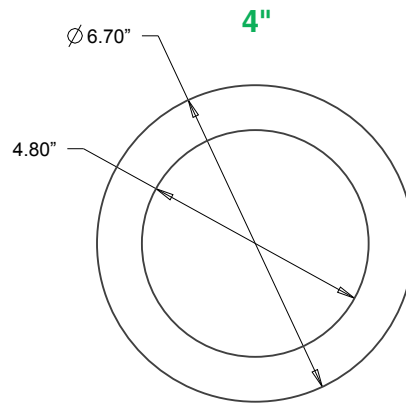

**4", 6", 8" & 9"  
Goof Rings**

- Material: Steel
- Thickness: 20 Gauge
- Paint: RAL9010
- Finish: Satin

**DIMENSIONS**

**ORDERING:**

ORDER CODE	MODEL #	DESCRIPTION
14099683	RR-XRING4	4" EXTRA WIDE TRIM RING
14099684	RR-XRING6	6" EXTRA WIDE TRIM RING
14099685	RR-XRING8	8" EXTRA WIDE TRIM RING
14099686	RR-XRING9	9" EXTRA WIDE TRIM RING