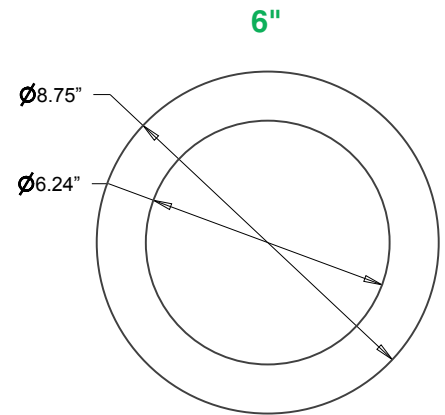

**4", 6", 8" & 9"  
Goof Rings**

- Material: Steel
- Thickness: 20 Gauge
- Paint: RAL9010
- Finish: Satin

**DIMENSIONS**

**ORDERING:**

ORDER CODE	MODEL #	DESCRIPTION
14099683	RR-XRING4	4" EXTRA WIDE TRIM RING
14099684	RR-XRING6	6" EXTRA WIDE TRIM RING
14099685	RR-XRING8	8" EXTRA WIDE TRIM RING
14099686	RR-XRING9	9" EXTRA WIDE TRIM RING