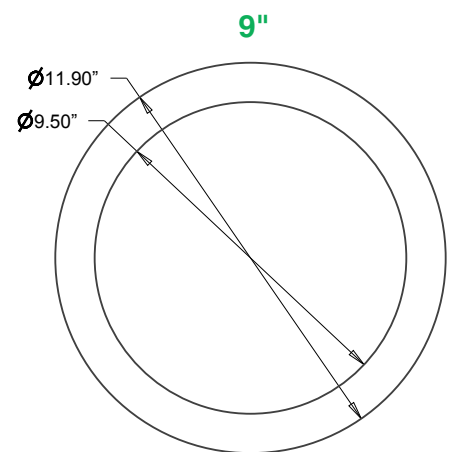

**4", 6", 8" & 9"  
Goof Rings**

- Material: Steel
- Thickness: 20 Gauge
- Paint: RAL9010
- Finish: Satin

**DIMENSIONS**

**ORDERING:**

ORDER CODE	MODEL #	DESCRIPTION
14099683	RR-XRING4	4" EXTRA WIDE TRIM RING
14099684	RR-XRING6	6" EXTRA WIDE TRIM RING
14099685	RR-XRING8	8" EXTRA WIDE TRIM RING
14099686	RR-XRING9	9" EXTRA WIDE TRIM RING