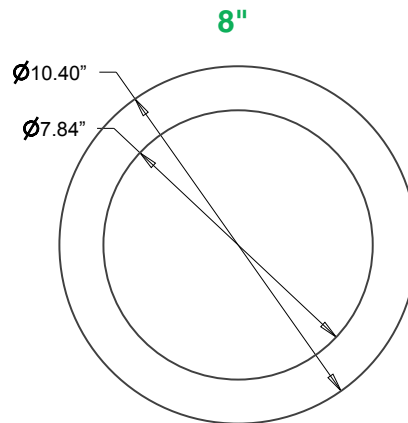

**4", 6", 8" & 9"  
Goof Rings**

- Material: Steel
- Thickness: 20 Gauge
- Paint: RAL9010
- Finish: Satin

**DIMENSIONS**

**ORDERING:**

ORDER CODE	MODEL #	DESCRIPTION
14099683	RR-XRING4	4" EXTRA WIDE TRIM RING
14099684	RR-XRING6	6" EXTRA WIDE TRIM RING
14099685	RR-XRING8	8" EXTRA WIDE TRIM RING
14099686	RR-XRING9	9" EXTRA WIDE TRIM RING