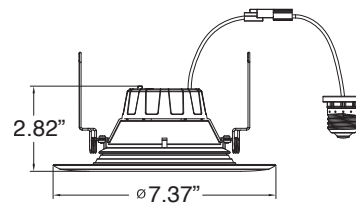

ACCESSORIES

MODEL #	DESCRIPTION	IMAGE
RR-STRIM6	6", Silver Baffle Trim	
RR-LTRIM6	6", Black Baffle Trim	
RR-BTRIM6	6", Bronze Baffle Trim	

SPECIFICATIONS

	RR410UCSW	RR613UCSW
	DETAILS	
Nominal Wattage (W)	10	13
Lumens Delivered (lm, 2700K)	650	1000
Equivalency	40W INC	75W INC
Efficacy (lm/W)	65	77
Beam Angle	95°	
CRI	≥=90	
Color Temperature (K)	2700K/3000K/3500K/4000K/5000K	
L70 Lifetime (Hrs)	≥=50,000 Hrs	
Voltage	120-277V, Triac Dimming, 10%	
Power Factor	≥=0.90	
Housing	Stamped Steel	
Lens	Plastic	
Mounting	Retrofits into 4" housings	Retrofits into 5" and 6" housings
Operating Temperature	-4°F to 104°F	
Listings	ENERGY STAR, Title 24, cULus, FCC, IC Rated	
Environment	Wet locations, Indoor	
Warranty	5 years	

PRODUCT DIMENSIONS:

RR4 4"

RR6 5" | 6"