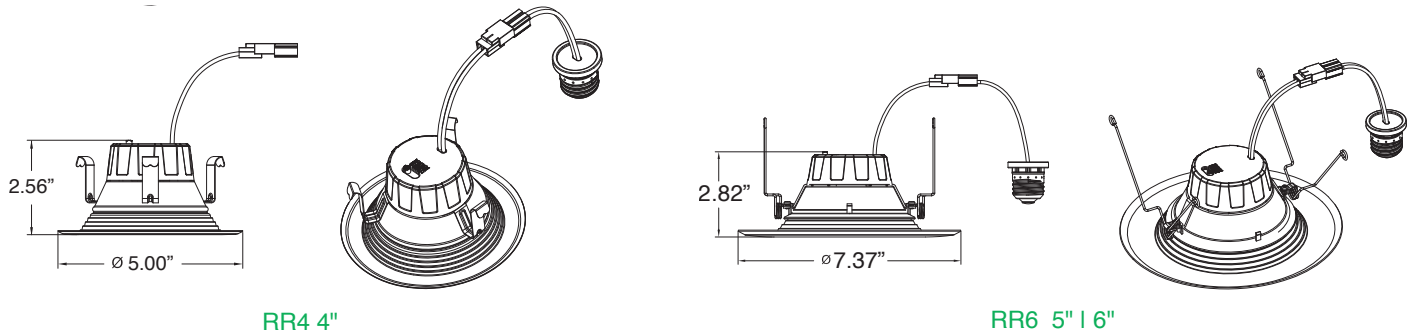

SPECIFICATIONS

	RR4089CSW	RR6119CSW	RR6149CSW
	DETAILS		
Nominal Wattage (W)	8	10.5	14
Lumens Delivered (lm, 2700K)	700	900	1200
Equivalency	40W INC	75W INC	100W INC
Efficacy (lm/W)	88	86	86
Beam Angle	95°		
CRI	≥90		
Color Temperature (K)	2700K/3000K/3500K/4000K		
L70 Lifetime (Hrs)	≥50,000 Hrs		
Voltage	120V, Triac Dimming, 10%		
Power Factor	≥0.90		
Housing	Stamped Steel		
Lens	Plastic		
Mounting	Retrofits into 4" housings	Retrofits into 5" and 6" housings	
Operating Temperature	-4°F to 104°F		
Listings	ENERGY STAR, Title 24, cULus, FCC		ENERGY STAR, Title 24, cETLus, FCC
Environment	Wet locations, Indoor		
Warranty	5 years		

PRODUCT DIMENSIONS:

RR4 4"

RR6 5" | 6"

ACCESSORIES

MODEL #	DESCRIPTION	IMAGE
RR-STRIM4	4", Silver Baffle Trim	
RR-STRIM6	6", Silver Baffle Trim	
RR-LTRIM4	4", Black Baffle Trim	
RR-LTRIM6	6", Black Baffle Trim	
RR-BTRIM4	4", Bronze Baffle Trim	
RR-BTRIM6	6", Bronze Baffle Trim