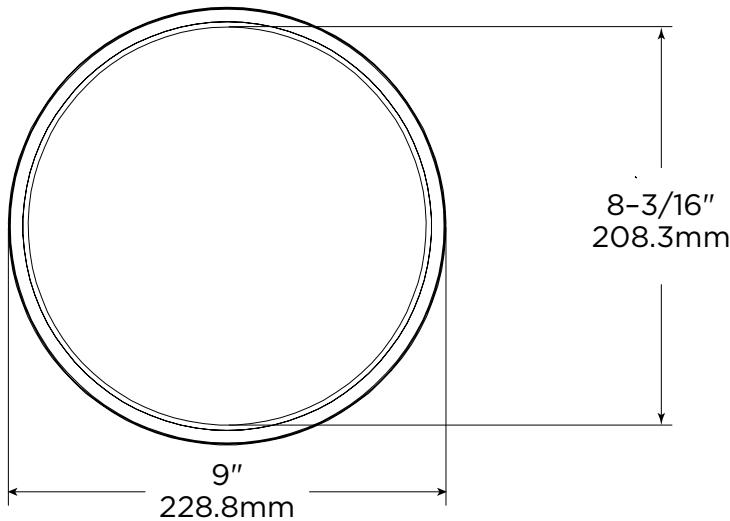

Specifications

	SFM5.5LA1090xx	SFM7LA1490xx	SFM9LA1890xx	SFM12LA12290xx	SFM15LA2890xx
Size (Diameter)	5.5"	7.0"	9.0"	12.0"	15.0"
Input Wattage (W)	10W	14W	18W	22W	28W
Lumens Delivered (lm)	820 lm	1,150 lm	1,480 lm	1,650 lm	2,000 lm
Nominal Efficacy (lm/W)	82 lm/W	82 lm/W	82 lm/W	75 lm/W	71 lm/W
CRI	>90				
Color Temperature (K)	Selectable - 2700K/ 3000K/ 3500K/ 4000K/ 5000K (Default CCT: 3000K)				
Beam Angle (deg)	110°				
Calculated L70 Lumen Maintenance	50,000 hours				
Dimming Technology	10%-100%				
Power Factor	>0.9				
Input Voltage	120V				
Operating Temperature	-4°F to 122°F (-20°C to 40°C)				
Lens	PMMA - Poly (methyl methacrylate)				
Certifications	UL Listed, ENERGY STAR, Title 24 JA8 Compliant, FCC			UL Listed, Title 24 JA8 Compliant, FCC	
Environment	Indoor, Wet Location				
Warranty	5 Year warranty. Check maxlite.com/warranties for details.				

Slim Flush Mount

Dimensions

5.5 inch

7.0 inch

9.0 inch

Slim Flush Mount

Dimensions

12.0 inch

15.0 inch