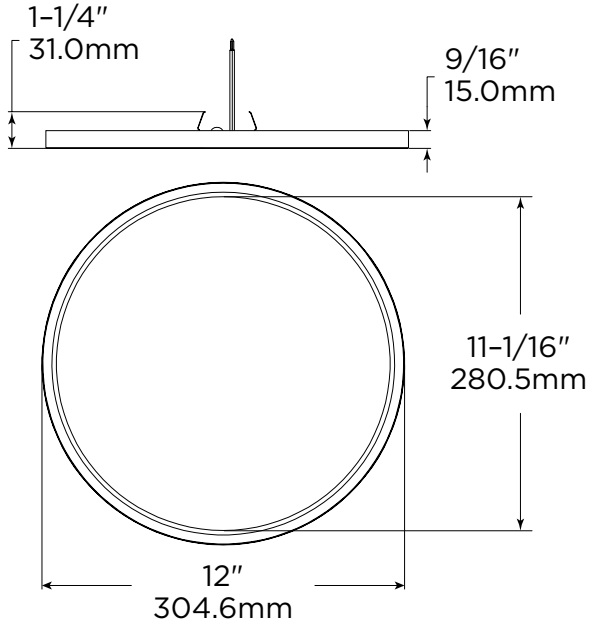

Specifications

	SFM5.5LA1090xx	SFM7LA1490xx	SFM9LA1890xx	SFM12LA12290xx	SFM15LA2890xx
Size (Diameter)	5.5"	7.0"	9.0"	12.0"	15.0"
Input Wattage (W)	10W	14W	18W	22W	28W
Lumens Delivered (lm)	820 lm	1,150 lm	1,480 lm	1,650 lm	2,000 lm
Nominal Efficacy (lm/W)	82 lm/W	82 lm/W	82 lm/W	75 lm/W	71 lm/W
CRI	>90				
Color Temperature (K)	Selectable - 2700K/ 3000K/ 3500K/ 4000K/ 5000K (Default CCT: 3000K)				
Beam Angle (deg)	110°				
Calculated L70 Lumen Maintenance	50,000 hours				
Dimming Technology	10%-100%				
Power Factor	>0.9				
Input Voltage	120V				
Operating Temperature	-4°F to 122°F (-20°C to 40°C)				
Lens	PMMA - Poly (methyl methacrylate)				
Certifications	UL Listed, ENERGY STAR, Title 24 JA8 Compliant, FCC			UL Listed, Title 24 JA8 Compliant, FCC	
Environment	Indoor, Wet Location				
Warranty	5 Year warranty. Check maxlite.com/warranties for details.				

Slim Flush Mount

Dimensions

5.5 inch

7.0 inch

9.0 inch

Slim Flush Mount

Dimensions

12.0 inch

15.0 inch