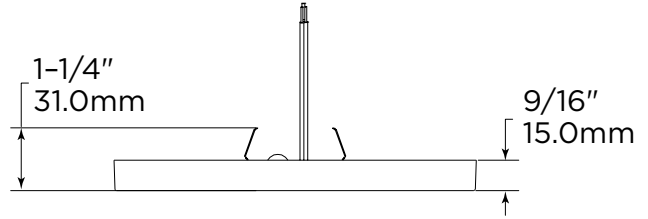

Model Selection

FAMILY	SIZE	TECHNOLOGY	WATTAGE	CRI	FINISH	CCT SELECTABLE
SFM = Slim Flush Mount	5.5 = 5.5"	LA = LED Integrated	10 = 10W	9= 90 CRI	WH = White BK = Black	CS = CCT Selectable: 2700K/3000K/3500K/4000K/5000K
	7 = 7.0"		14 = 14W			
	9 = 9.5"		18 = 18W			
	12 = 12.0"		22 = 22W			
	15 = 15.0"		28 = 28W			

Specifications

	SFM5.5LA1090xx	SFM7LA1490xx	SFM9LA1890xx	SFM12LA12290xx	SFM15LA2890xx
Size (Diameter)	5.5"	7.0"	9.0"	12.0"	15.0"
Input Wattage (W)	10W	14W	18W	22W	28W
Lumens Delivered (lm)	820 lm	1,150 lm	1,480 lm	1,650 lm	2,000 lm
Nominal Efficacy (lm/W)	82 lm/W	82 lm/W	82 lm/W	75 lm/W	71 lm/W
CRI	>90				
Color Temperature (K)	Selectable - 2700K/ 3000K/ 3500K/ 4000K/ 5000K (Default CCT: 3000K)				
Beam Angle (deg)	110°				
Calculated L70 Lumen Maintenance	50,000 hours				
Dimming Technology	10%-100%				
Power Factor	>0.9				
Input Voltage	120V				
Operating Temperature	-4°F to 122°F (-20°C to 40°C)				
Lens	PMMA - Poly (methyl methacrylate)				
Certifications	UL Listed, ENERGY STAR, Title 24 JA8 Compliant, FCC			UL Listed, Title 24 JA8 Compliant, FCC	
Environment	Indoor, Wet Location				
Warranty	5 Year warranty. Check maxlite.com/warranties for details.				

Slim Flush Mount

Dimensions

5.5 inch

7.0 inch

9.0 inch

Slim Flush Mount

Dimensions

12.0 inch

15.0 inch