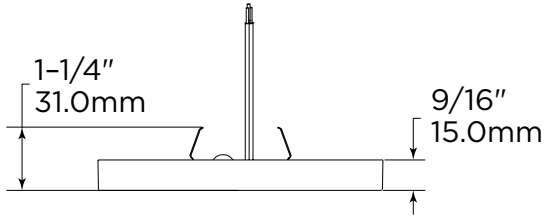

Specifications

	SFM5.5LA1090xx	SFM7LA1490xx	SFM9LA1890xx	SFM12LA12290xx	SFM15LA2890xx
Size (Diameter)	5.5"	7.0"	9.0"	12.0"	15.0"
Input Wattage (W)	10W	14W	18W	22W	28W
Lumens Delivered (lm)	820 lm	1,150 lm	1,480 lm	1,650 lm	2,000 lm
Nominal Efficacy (lm/W)	82 lm/W	82 lm/W	82 lm/W	75 lm/W	71 lm/W
CRI	>90				
Color Temperature (K)	Selectable - 2700K/ 3000K/ 3500K/ 4000K/ 5000K (Default CCT: 3000K)				
Beam Angle (deg)	110°				
Calculated L70 Lumen Maintenance	50,000 hours				
Dimming Technology	10%-100%				
Power Factor	>0.9				
Input Voltage	120V				
Operating Temperature	-4°F to 122°F (-20°C to 40°C)				
Lens	PMMA - Poly (methyl methacrylate)				
Certifications	UL Listed, ENERGY STAR, Title 24 JA8 Compliant, FCC			UL Listed, Title 24 JA8 Compliant, FCC	
Environment	Indoor, Wet Location				
Warranty	5 Year warranty. Check maxlite.com/warranties for details.				

Slim Flush Mount

Dimensions

5.5 inch

7.0 inch

9.0 inch

Slim Flush Mount

Dimensions

12.0 inch