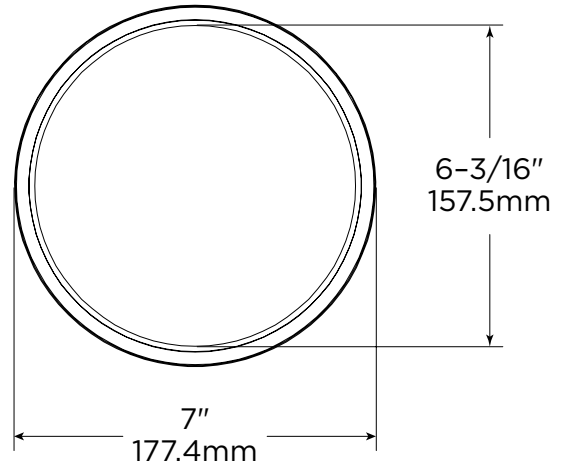

Specifications

	SFM5.5LA1090xx	SFM7LA1490xx	SFM9LA1890xx	SFM12LA12290xx	SFM15LA2890xx
Size (Diameter)	5.5"	7.0"	9.0"	12.0"	15.0"
Input Wattage (W)	10W	14W	18W	22W	28W
Lumens Delivered (lm)	820 lm	1,150 lm	1,480 lm	1,650 lm	2,000 lm
Nominal Efficacy (lm/W)	82 lm/W	82 lm/W	82 lm/W	75 lm/W	71 lm/W
CRI	>90				
Color Temperature (K)	Selectable - 2700K/ 3000K/ 3500K/ 4000K/ 5000K (Default CCT: 3000K)				
Beam Angle (deg)	110°				
Calculated L70 Lumen Maintenance	50,000 hours				
Dimming Technology	10%-100%				
Power Factor	>0.9				
Input Voltage	120V				
Operating Temperature	-4°F to 122°F (-20°C to 40°C)				
Lens	PMMA - Poly (methyl methacrylate)				
Certifications	UL Listed, ENERGY STAR, Title 24 JA8 Compliant, FCC			UL Listed, Title 24 JA8 Compliant, FCC	
Environment	Indoor, Wet Location				
Warranty	5 Year warranty. Check maxlite.com/warranties for details.				

Slim Flush Mount

Dimensions

5.5 inch

7.0 inch

9.0 inch

Slim Flush Mount

Dimensions

12.0 inch

15.0 inch