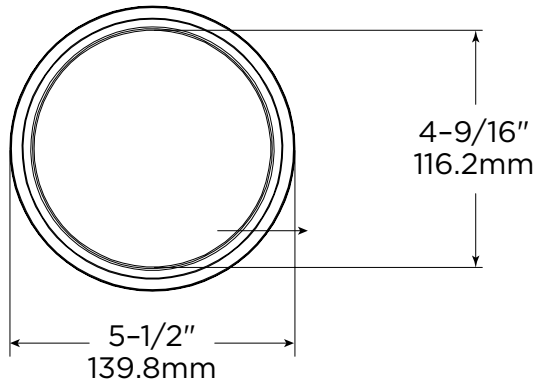

Specifications

	SFM5.5LA1090xx	SFM7LA1490xx	SFM9LA1890xx	SFM12LA12290xx	SFM15LA2890xx
Size (Diameter)	5.5"	7.0"	9.0"	12.0"	15.0"
Input Wattage (W)	10W	14W	18W	22W	28W
Lumens Delivered (lm)	820 lm	1,150 lm	1,480 lm	1,650 lm	2,000 lm
Nominal Efficacy (lm/W)	82 lm/W	82 lm/W	82 lm/W	75 lm/W	71 lm/W
CRI	>90				
Color Temperature (K)	Selectable - 2700K/ 3000K/ 3500K/ 4000K/ 5000K (Default CCT: 3000K)				
Beam Angle (deg)	110°				
Calculated L70 Lumen Maintenance	50,000 hours				
Dimming Technology	10%-100%				
Power Factor	>0.9				
Input Voltage	120V				
Operating Temperature	-4°F to 122°F (-20°C to 40°C)				
Lens	PMMA - Poly (methyl methacrylate)				
Certifications	UL Listed, ENERGY STAR, Title 24 JA8 Compliant, FCC			UL Listed, Title 24 JA8 Compliant, FCC	
Environment	Indoor, Wet Location				
Warranty	5 Year warranty. Check maxlite.com/warranties for details.				

Slim Flush Mount

Dimensions

5.5 inch

7.0 inch

9.0 inch

Slim Flush Mount

Dimensions

12.0 inch

15.0 inch