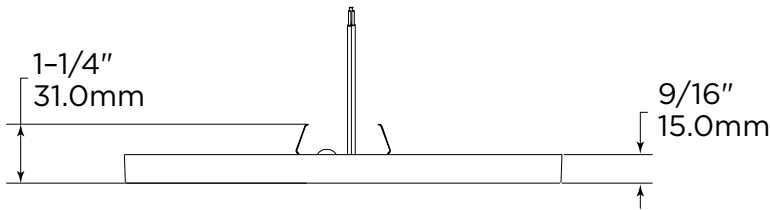

Specifications

	SFM5.5LA1090xx	SFM7LA1490xx	SFM9LA1890xx	SFM12LA12290xx	SFM15LA2890xx
Size (Diameter)	5.5"	7.0"	9.0"	12.0"	15.0"
Input Wattage (W)	10W	14W	18W	22W	28W
Lumens Delivered (lm)	820 lm	1,150 lm	1,480 lm	1,650 lm	2,000 lm
Nominal Efficacy (lm/W)	82 lm/W	82 lm/W	82 lm/W	75 lm/W	71 lm/W
CRI	>90				
Color Temperature (K)	Selectable - 2700K/ 3000K/ 3500K/ 4000K/ 5000K (Default CCT: 3000K)				
Beam Angle (deg)	110°				
Calculated L70 Lumen Maintenance	50,000 hours				
Dimming Technology	10%-100%				
Power Factor	>0.9				
Input Voltage	120V				
Operating Temperature	-4°F to 122°F (-20°C to 40°C)				
Lens	PMMA - Poly (methyl methacrylate)				
Certifications	UL Listed, ENERGY STAR, Title 24 JA8 Compliant, FCC			UL Listed, Title 24 JA8 Compliant, FCC	
Environment	Indoor, Wet Location				
Warranty	5 Year warranty. Check maxlite.com/warranties for details.				

Slim Flush Mount

Dimensions

5.5 inch

7.0 inch

9.0 inch

Slim Flush Mount

Dimensions

12.0 inch

15.0 inch