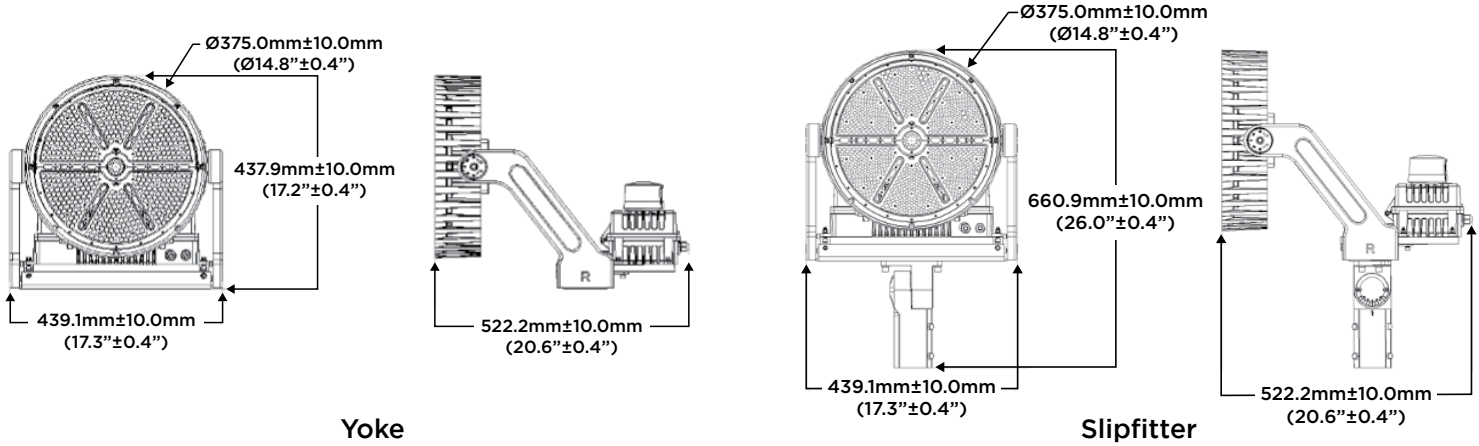

FIELDMAX SPORTS/HIGH OUTPUT FLOOD

Dimensions

515W