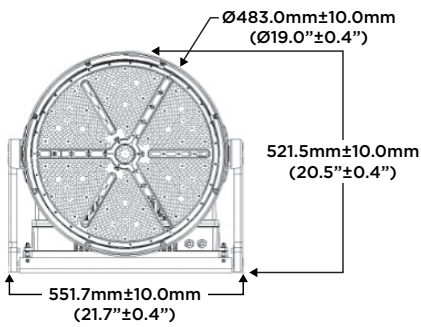

FIELDMAX SPORTS/HIGH OUTPUT FLOOD

Dimensions

515W

Yoke

Slipfitter

620W

Yoke

Slipfitter