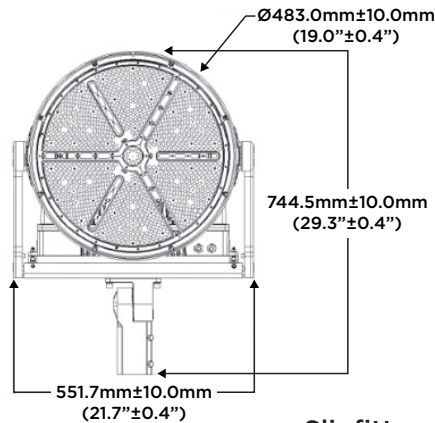

FIELDMAX SPORTS/HIGH OUTPUT FLOOD

Dimensions

515W

Yoke

Slipfitter

620W

Yoke

Slipfitter