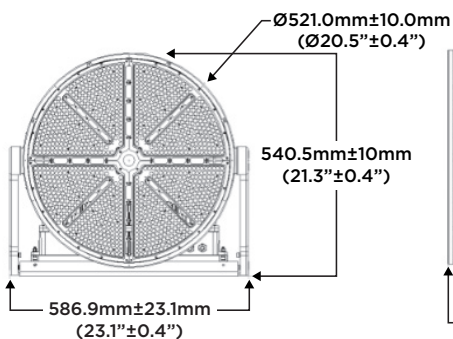

FIELDMAX SPORTS/HIGH OUTPUT FLOOD

Dimensions

515W

620W

1200W

Yoke