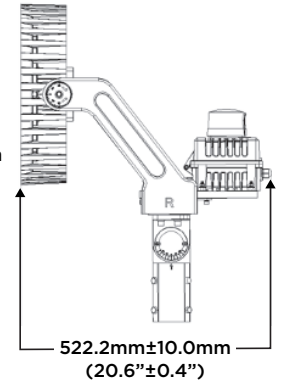

FIELDMAX SPORTS/HIGH OUTPUT FLOOD

Accessories (Sold Separately)

ITEM NUMBER	DESCRIPTION	IMAGE
LASER-POINTER	Laser Pointer with battery, mounting bracket and hardware for SHF Sports/HO Flood aiming	
SHF-VISOR-S	Black Visor for small housing, includes hardware for 515W models	
SHF-VISOR-M	Black Visor for medium housing, includes hardware for 620W models	
SHF-VISOR-L	Black Visor for large housing, includes hardware for 1200W models	
PCTL-UNV	Twist-Lock Electronic Photocontrol 120/208/240/277V, Requires RPC or PR7 Fixture Option	
PCTL-HV	Twist-Lock Electronic Photocontrol 480V, Requires RPC or PR7 Fixture Option	
SYN-SS450-002	WIFI enabled Gateway, Wall Mount Bracket, 4 Antennas, requires SN Fixture Option	
SYN-TL7-HVG	Low Voltage 110-480VAC Twist-Lock Wireless Lighting Control with Built In Photocell, requires SN and PR7 Fixture Option	
DYNAMICLTG	Dynamic Lighting Features Software, must have SN Fixture Option	N/A
PL-XAB2-B	Wood Pole, Angle Mount Crossarm, 2 Fixtures, Bronze	
PL-XAB3-B	Wood Pole, Angle Mount Crossarm, 3 Fixtures, Bronze	
PL-XAB4-B	Wood Pole, Angle Mount Crossarm, 4 Fixtures, Bronze	
PL-XAB5-B	Wood Pole, Angle Mount Crossarm, 5 Fixtures, Bronze	
PL-XCB2-B	Steel Pole, Collar Mount Crossarm, 2 Fixtures, Bronze	
PL-XCB3-B	Steel Pole, Collar Mount Crossarm, 3 Fixtures, Bronze	
PL-XCB4-B	Steel Pole, Collar Mount Crossarm, 4 Fixtures, Bronze	
PL-XSB2-B	Steel Pole, Side Mount Crossarm, 2 Fixtures, Bronze	
PL-XSB3-B	Steel Pole, Side Mount Crossarm, 3 Fixtures, Bronze	
PL-XSB4-B	Steel Pole, Side Mount Crossarm, 4 Fixtures, Bronze	
PL-XSB5-B	Steel Pole, Side Mount Crossarm, 5 Fixtures, Bronze	
PL-XSB6-B	Steel Pole, Side Mount Crossarm, 6 Fixtures, Bronze	

FIELDMAX SPORTS/HIGH OUTPUT FLOOD

Dimensions

515W

Yoke

Slipfitter

620W

Yoke

Slipfitter