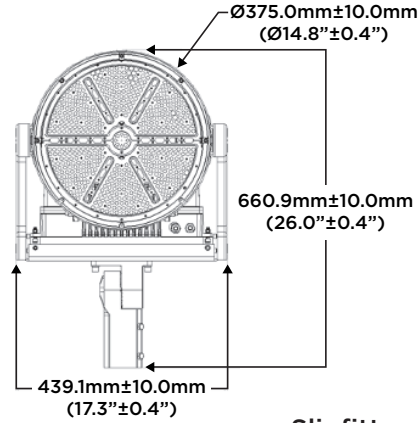

EPA Values	Without Visor	With Visor
515W (Yoke Mount)	2.21	2.26
620 (Yoke Mount)	3.21	3.26
1200W (Yoke Mount)	3.55	3.67
515W (Slip Fitter)	2.51	2.56
620W (Slip Fitter)	3.50	3.56
1200W (Slip Fitter)	3.84	3.96

FIELDMAX SPORTS/HIGH OUTPUT FLOOD

Accessories (Sold Separately)

ITEM NUMBER	DESCRIPTION	IMAGE
LASER-POINTER	Laser Pointer with battery, mounting bracket and hardware for SHF Sports/HO Flood aiming	
SHF-VISOR-S	Black Visor for small housing, includes hardware for 515W models	
SHF-VISOR-M	Black Visor for medium housing, includes hardware for 620W models	
SHF-VISOR-L	Black Visor for large housing, includes hardware for 1200W models	
PCTL-UNV	Twist-Lock Electronic Photocontrol 120/208/240/277V, Requires RPC or PR7 Fixture Option	
PCTL-HV	Twist-Lock Electronic Photocontrol 480V, Requires RPC or PR7 Fixture Option	
SYN-SS450-002	WIFI enabled Gateway, Wall Mount Bracket, 4 Antennas, requires SN Fixture Option	
SYN-TL7-HVG	Low Voltage 110-480VAC Twist-Lock Wireless Lighting Control with Built In Photocell, requires SN and PR7 Fixture Option	
DYNAMICLTG	Dynamic Lighting Features Software, must have SN Fixture Option	N/A
PL-XAB2-B	Wood Pole, Angle Mount Crossarm, 2 Fixtures, Bronze	
PL-XAB3-B	Wood Pole, Angle Mount Crossarm, 3 Fixtures, Bronze	
PL-XAB4-B	Wood Pole, Angle Mount Crossarm, 4 Fixtures, Bronze	
PL-XAB5-B	Wood Pole, Angle Mount Crossarm, 5 Fixtures, Bronze	
PL-XCB2-B	Steel Pole, Collar Mount Crossarm, 2 Fixtures, Bronze	
PL-XCB3-B	Steel Pole, Collar Mount Crossarm, 3 Fixtures, Bronze	
PL-XCB4-B	Steel Pole, Collar Mount Crossarm, 4 Fixtures, Bronze	
PL-XSB2-B	Steel Pole, Side Mount Crossarm, 2 Fixtures, Bronze	
PL-XSB3-B	Steel Pole, Side Mount Crossarm, 3 Fixtures, Bronze	
PL-XSB4-B	Steel Pole, Side Mount Crossarm, 4 Fixtures, Bronze	
PL-XSB5-B	Steel Pole, Side Mount Crossarm, 5 Fixtures, Bronze	
PL-XSB6-B	Steel Pole, Side Mount Crossarm, 6 Fixtures, Bronze	

FIELDMAX SPORTS/HIGH OUTPUT FLOOD

Dimensions

515W

Yoke

Slipfitter

620W

Yoke

Slipfitter