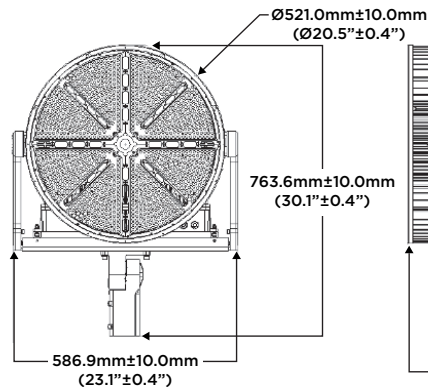

Slipfitter