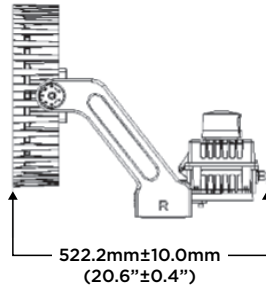

EPA Values	Without Visor	With Visor
515W (Yoke Mount)	2.21	2.26
620 (Yoke Mount)	3.21	3.26
1200W (Yoke Mount)	3.55	3.67
515W (Slip Fitter)	2.51	2.56
620W (Slip Fitter)	3.50	3.56
1200W (Slip Fitter)	3.84	3.96

FIELDMAX SPORTS/HIGH OUTPUT FLOOD

Accessories (Sold Separately)

ITEM NUMBER	DESCRIPTION	IMAGE
LASER-POINTER	Laser Pointer with battery, mounting bracket and hardware for SHF Sports/HO Flood aiming	
SHF-VISOR-S	Black Visor for small housing, includes hardware for 515W models	
SHF-VISOR-M	Black Visor for medium housing, includes hardware for 620W models	
SHF-VISOR-L	Black Visor for large housing, includes hardware for 1200W models	
PCTL-UNV	Twist-Lock Electronic Photocontrol 120/208/240/277V, Requires RPC or PR7 Fixture Option	
PCTL-HV	Twist-Lock Electronic Photocontrol 480V, Requires RPC or PR7 Fixture Option	
SYN-SS450-002	WIFI enabled Gateway, Wall Mount Bracket, 4 Antennas, requires SN Fixture Option	
SYN-TL7-HVG	Low Voltage 110-480VAC Twist-Lock Wireless Lighting Control with Built In Photocell, requires SN and PR7 Fixture Option	
DYNAMICLTG	Dynamic Lighting Features Software, must have SN Fixture Option	N/A
PL-XAB2-B	Wood Pole, Angle Mount Crossarm, 2 Fixtures, Bronze	
PL-XAB3-B	Wood Pole, Angle Mount Crossarm, 3 Fixtures, Bronze	
PL-XAB4-B	Wood Pole, Angle Mount Crossarm, 4 Fixtures, Bronze	
PL-XAB5-B	Wood Pole, Angle Mount Crossarm, 5 Fixtures, Bronze	
PL-XCB2-B	Steel Pole, Collar Mount Crossarm, 2 Fixtures, Bronze	
PL-XCB3-B	Steel Pole, Collar Mount Crossarm, 3 Fixtures, Bronze	
PL-XCB4-B	Steel Pole, Collar Mount Crossarm, 4 Fixtures, Bronze	
PL-XSB2-B	Steel Pole, Side Mount Crossarm, 2 Fixtures, Bronze	
PL-XSB3-B	Steel Pole, Side Mount Crossarm, 3 Fixtures, Bronze	
PL-XSB4-B	Steel Pole, Side Mount Crossarm, 4 Fixtures, Bronze	
PL-XSB5-B	Steel Pole, Side Mount Crossarm, 5 Fixtures, Bronze	
PL-XSB6-B	Steel Pole, Side Mount Crossarm, 6 Fixtures, Bronze	

FIELDMAX SPORTS/HIGH OUTPUT FLOOD

Dimensions

515W

Yoke

Slipfitter

620W

Yoke

Slipfitter