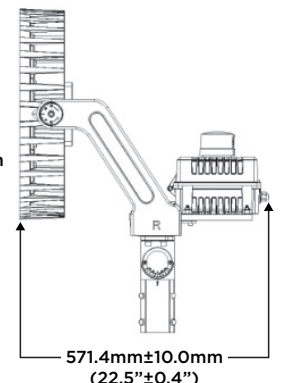

FIELDMAX SPORTS/HIGH OUTPUT FLOOD

Accessories (Sold Separately)

ITEM NUMBER	DESCRIPTION	IMAGE
LASER-POINTER	Laser Pointer with battery, mounting bracket and hardware for SHF Sports/HO Flood aiming	
SHF-VISOR-S	Black Visor for small housing, includes hardware for 515W models	
SHF-VISOR-M	Black Visor for medium housing, includes hardware for 620W models	
SHF-VISOR-L	Black Visor for large housing, includes hardware for 1200W models	
PCTL-UNV	Twist-Lock Electronic Photocontrol 120/208/240/277V, Requires RPC or PR7 Fixture Option	
PCTL-HV	Twist-Lock Electronic Photocontrol 480V, Requires RPC or PR7 Fixture Option	
SYN-SS450-002	WIFI enabled Gateway, Wall Mount Bracket, 4 Antennas, requires SN Fixture Option	
SYN-TL7-HVG	Low Voltage 110-480VAC Twist-Lock Wireless Lighting Control with Built In Photocell, requires SN and PR7 Fixture Option	
DYNAMICLTG	Dynamic Lighting Features Software, must have SN Fixture Option	N/A
PL-XAB2-B	Wood Pole, Angle Mount Crossarm, 2 Fixtures, Bronze	
PL-XAB3-B	Wood Pole, Angle Mount Crossarm, 3 Fixtures, Bronze	
PL-XAB4-B	Wood Pole, Angle Mount Crossarm, 4 Fixtures, Bronze	
PL-XAB5-B	Wood Pole, Angle Mount Crossarm, 5 Fixtures, Bronze	
PL-XCB2-B	Steel Pole, Collar Mount Crossarm, 2 Fixtures, Bronze	
PL-XCB3-B	Steel Pole, Collar Mount Crossarm, 3 Fixtures, Bronze	
PL-XCB4-B	Steel Pole, Collar Mount Crossarm, 4 Fixtures, Bronze	
PL-XSB2-B	Steel Pole, Side Mount Crossarm, 2 Fixtures, Bronze	
PL-XSB3-B	Steel Pole, Side Mount Crossarm, 3 Fixtures, Bronze	
PL-XSB4-B	Steel Pole, Side Mount Crossarm, 4 Fixtures, Bronze	
PL-XSB5-B	Steel Pole, Side Mount Crossarm, 5 Fixtures, Bronze	
PL-XSB6-B	Steel Pole, Side Mount Crossarm, 6 Fixtures, Bronze	

FIELDMAX SPORTS/HIGH OUTPUT FLOOD

Dimensions

515W

Yoke

Slipfitter

620W

Yoke

Slipfitter