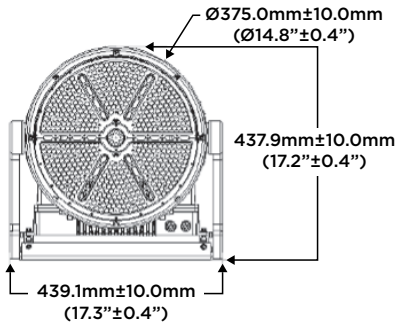

EPA Values	Without Visor	With Visor
515W (Yoke Mount)	2.21	2.26
620 (Yoke Mount)	3.21	3.26
1200W (Yoke Mount)	3.55	3.67
515W (Slip Fitter)	2.51	2.56
620W (Slip Fitter)	3.50	3.56
1200W (Slip Fitter)	3.84	3.96

FIELDMAX SPORTS/HIGH OUTPUT FLOOD

Accessories (Sold Separately)

ITEM NUMBER	DESCRIPTION	IMAGE
LASER-POINTER	Laser Pointer with battery, mounting bracket and hardware for SHF Sports/HO Flood aiming	
SHF-VISOR-S	Black Visor for small housing, includes hardware for 515W models	
SHF-VISOR-M	Black Visor for medium housing, includes hardware for 620W models	
SHF-VISOR-L	Black Visor for large housing, includes hardware for 1200W models	
PCTL-UNV	Twist-Lock Electronic Photocontrol 120/208/240/277V, Requires RPC or PR7 Fixture Option	
PCTL-HV	Twist-Lock Electronic Photocontrol 480V, Requires RPC or PR7 Fixture Option	
SYN-SS450-002	WIFI enabled Gateway, Wall Mount Bracket, 4 Antennas, requires SN Fixture Option	
SYN-TL7-HVG	Low Voltage 110-480VAC Twist-Lock Wireless Lighting Control with Built In Photocell, requires SN and PR7 Fixture Option	
DYNAMICLTG	Dynamic Lighting Features Software, must have SN Fixture Option	N/A
PL-XAB2-B	Wood Pole, Angle Mount Crossarm, 2 Fixtures, Bronze	
PL-XAB3-B	Wood Pole, Angle Mount Crossarm, 3 Fixtures, Bronze	
PL-XAB4-B	Wood Pole, Angle Mount Crossarm, 4 Fixtures, Bronze	
PL-XAB5-B	Wood Pole, Angle Mount Crossarm, 5 Fixtures, Bronze	
PL-XCB2-B	Steel Pole, Collar Mount Crossarm, 2 Fixtures, Bronze	
PL-XCB3-B	Steel Pole, Collar Mount Crossarm, 3 Fixtures, Bronze	
PL-XCB4-B	Steel Pole, Collar Mount Crossarm, 4 Fixtures, Bronze	
PL-XSB2-B	Steel Pole, Side Mount Crossarm, 2 Fixtures, Bronze	
PL-XSB3-B	Steel Pole, Side Mount Crossarm, 3 Fixtures, Bronze	
PL-XSB4-B	Steel Pole, Side Mount Crossarm, 4 Fixtures, Bronze	
PL-XSB5-B	Steel Pole, Side Mount Crossarm, 5 Fixtures, Bronze	
PL-XSB6-B	Steel Pole, Side Mount Crossarm, 6 Fixtures, Bronze	

FIELDMAX SPORTS/HIGH OUTPUT FLOOD

Dimensions

515W

Yoke

Slipfitter

620W

Yoke

Slipfitter