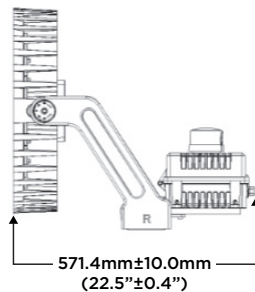

FIELDMAX SPORTS/HIGH OUTPUT FLOOD

Accessories (Sold Separately)

ITEM NUMBER	DESCRIPTION	IMAGE
LASER-POINTER	Laser Pointer with battery, mounting bracket and hardware for SHF Sports/HO Flood aiming	
SHF-VISOR-S	Black Visor for small housing, includes hardware for 515W models	
SHF-VISOR-M	Black Visor for medium housing, includes hardware for 620W models	
SHF-VISOR-L	Black Visor for large housing, includes hardware for 1200W models	
PCTL-UNV	Twist-Lock Electronic Photocontrol 120/208/240/277V, Requires RPC or PR7 Fixture Option	
PCTL-HV	Twist-Lock Electronic Photocontrol 480V, Requires RPC or PR7 Fixture Option	
SYN-SS450-002	WIFI enabled Gateway, Wall Mount Bracket, 4 Antennas, requires SN Fixture Option	
SYN-TL7-HVG	Low Voltage 110-480VAC Twist-Lock Wireless Lighting Control with Built In Photocell, requires SN and PR7 Fixture Option	
DYNAMICLTG	Dynamic Lighting Features Software, must have SN Fixture Option	N/A
PL-XAB2-B	Wood Pole, Angle Mount Crossarm, 2 Fixtures, Bronze	
PL-XAB3-B	Wood Pole, Angle Mount Crossarm, 3 Fixtures, Bronze	
PL-XAB4-B	Wood Pole, Angle Mount Crossarm, 4 Fixtures, Bronze	
PL-XAB5-B	Wood Pole, Angle Mount Crossarm, 5 Fixtures, Bronze	
PL-XCB2-B	Steel Pole, Collar Mount Crossarm, 2 Fixtures, Bronze	
PL-XCB3-B	Steel Pole, Collar Mount Crossarm, 3 Fixtures, Bronze	
PL-XCB4-B	Steel Pole, Collar Mount Crossarm, 4 Fixtures, Bronze	
PL-XSB2-B	Steel Pole, Side Mount Crossarm, 2 Fixtures, Bronze	
PL-XSB3-B	Steel Pole, Side Mount Crossarm, 3 Fixtures, Bronze	
PL-XSB4-B	Steel Pole, Side Mount Crossarm, 4 Fixtures, Bronze	
PL-XSB5-B	Steel Pole, Side Mount Crossarm, 5 Fixtures, Bronze	
PL-XSB6-B	Steel Pole, Side Mount Crossarm, 6 Fixtures, Bronze	

FIELDMAX SPORTS/HIGH OUTPUT FLOOD

Dimensions

515W

Yoke

Slipfitter

620W

Yoke

Slipfitter