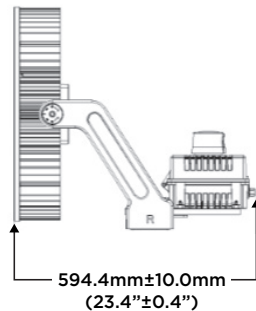

Slipfitter