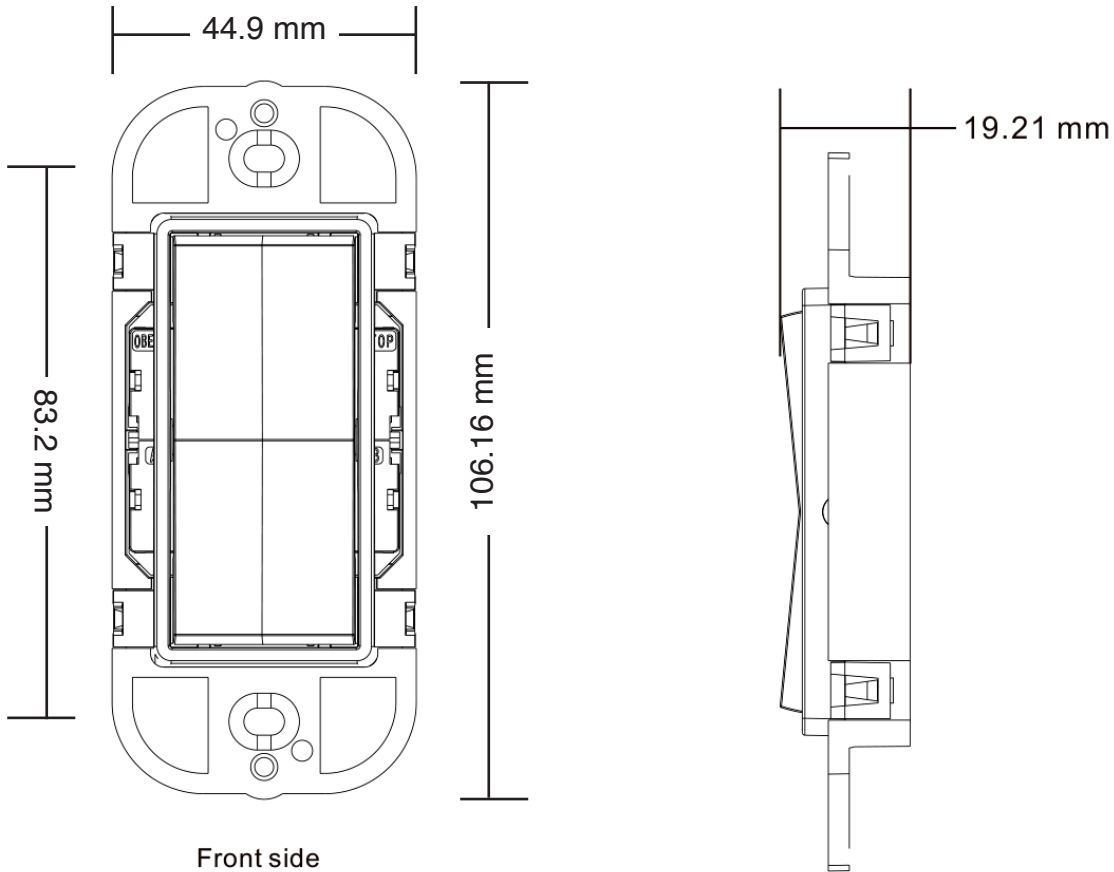

C-MAX EASYRF™ BATTERY OPERATED WALL SWITCHES

Specifications

	WRF2RB-W
PRODUCT TYPE	Wall Controller
BATTERY TYPE	CR2430 (Included)
MOUNTING	Wall Box
NETWORK RANGE	250ft line of sight
OPERATING TEMPERATURE	32°F TO 104°F / 0°C to 40°C
COLOR	WHITE

Product Dimensions