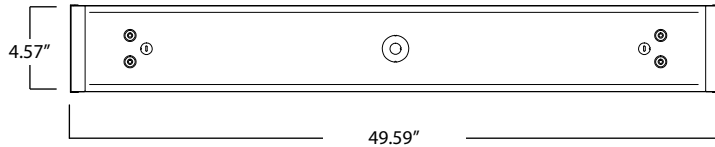

LED UTILITY WRAP

LSUECO Series

PRODUCT DESCRIPTION:

A cost effective LED Utility Wrap fixture, this product is constructed with a full length acrylic lens and one piece white fabricated steel body. It is designed to meet or exceed 7-8Fc at an 8' installation height. Product applications include utility lighting, parking garage lighting, and stairwell lighting.

ORDERING:

ORDER CODE	MODEL	DESCRIPTION
14099110	LSUECO-4DU4040	UTILITY WRAP ECO SERIES 4FT DIMMING 120-277V 40W 4000K

SPECIFICATIONS:

LSUECO-4DU4040

ITEM	SPECIFICATION	DETAILS
GENERAL PERFORMANCE	Power Consumption (W)	41.4 W
	Lumens Delivered (lm)	4289
	Efficacy (lm/W)	104 lm/W
	CRI	≥80
	Color Temperature (K)	4000K
	L70 Lumen Maintenance (hours)	50,000
	Color Consistency	Proprietary binning for uniform color
ELECTRICAL	Power Factor	0.9
	Input Voltage	120-277V
	Dimming	0-10V
	Mounting	Surface Mounting
	Operating Temperature	-4°F to 113°F (-20°C to 45°C)
	Humidity	20-85% RH, non-condensing
CERTIFICATION	Certification	cLUus, FCC, DLC
	Material Usage	RoHS compliant; no mercury
	Environment	Indoor / Damp
	Warranty	5 Years