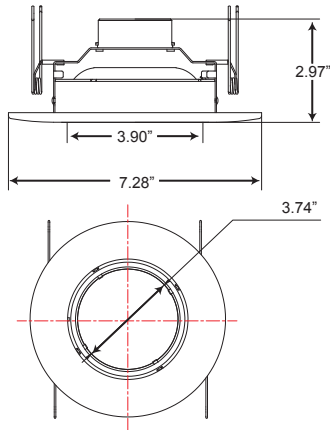

**LED ADJUSTABLE RECESSED  
RETROFIT DOWNLIGHT**  
RRA6 SERIES

RRA610XXW Model

**PRODUCT DESCRIPTION:**

MaxLite's Adjustable LED Recessed Downlight Retrofit is a versatile light source for most five and six-inch recessed downlight fixtures. Compatible with 120V systems, the 10W LED retrofit delivers 875 lumens with excellent uniformity and color rendering, in color temperatures ranging from warm to cool white.

**FEATURES:**

- Installs into most 5" & 6" recessed cans
- 120V power supply
- E26 base adapter
- Impact-resistant plastic lens
- White finish standard
- 5 year warranty
- Dims to 7% or lower when used with recommended controls (see Compatible Dimmers chart)
- Vertical Adjustment - 30 degrees
- Rotates 355 degrees
- 90 degree beam angle
- Suitable for damp locations

**MODEL SELECTION** (Full list of order codes on pg. 2)

Typical order example: RRA61027W

| RRA   | 610                        |  | W               |
|---|----------------------------|--|-----------------|
| FAMILY  | SIZE AND WATTAGE (NOMINAL) | CCT  | COLOR           |
| <b>RRA=</b> Downlight Retrofit Adjustable Downlight | <b>610=</b> 6", 10 Watts   | <b>27=</b> 2700K<br><b>30=</b> 3000K<br><b>41=</b> 4100K | <b>W=</b> White |