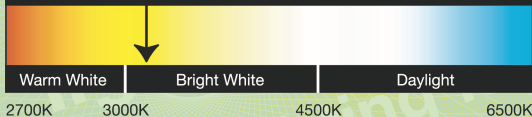

LED

lighting facts[®]

A Program of the U.S. DOE

Light Output (Lumens)	482
Watts	6.01
Lumens per Watt (Efficacy)	80.2

Color Accuracy	84
Color Rendering Index (CRI)	

Light Color

Correlated Color Temperature (CCT)

3164 (Bright White)

All results are according to IESNA LM-79-2008: *Approved Method for the Electrical and Photometric Testing of Solid-State Lighting*. The U.S. Department of Energy (DOE) verifies product test data and results.