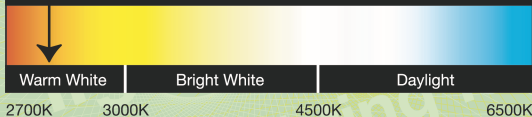

LED

lighting facts[®]

A Program of the U.S. DOE

Light Output (Lumens)	683
Watts	7.03
Lumens per Watt (Efficacy)	97.2

Color Accuracy	82
Color Rendering Index (CRI)	

Light Color

Correlated Color Temperature (CCT)

2779 (Warm White)

All results are according to IESNA LM-79-2008: *Approved Method for the Electrical and Photometric Testing of Solid-State Lighting*. The U.S. Department of Energy (DOE) verifies product test data and results.