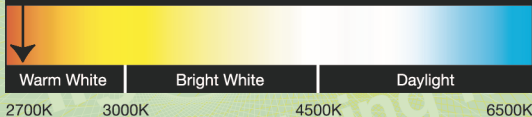

LED

lighting facts[®]

A Program of the U.S. DOE

Light Output (Lumens)	442
Watts	4.94
Lumens per Watt (Efficacy)	89.58

Color Accuracy	81
Color Rendering Index (CRI)	

Light Color

Correlated Color Temperature (CCT)

2702 (Warm White)

All results are according to IESNA LM-79-2008: *Approved Method for the Electrical and Photometric Testing of Solid-State Lighting*. The U.S. Department of Energy (DOE) verifies product test data and results.