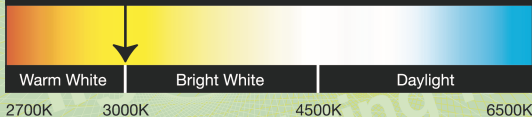

# lighting facts<sup>®</sup>

A Program of the U.S. DOE

Light Output (Lumens)	450
Watts	7.19
Lumens per Watt (Efficacy)	62.59

Color Accuracy	80
Color Rendering Index (CRI)	

**Light Color**

Correlated Color Temperature (CCT)

**3000 (Bright White)**

All results are according to IESNA LM-79-2008: *Approved Method for the Electrical and Photometric Testing of Solid-State Lighting*. The U.S. Department of Energy (DOE) verifies product test data and results.