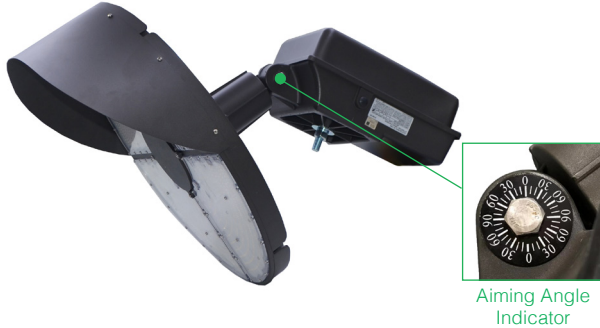

## FIELDMAX HIGH OUTPUT FLOOD FL-SR SERIES

### PRODUCT DESCRIPTION:

FieldMax™ High Output Flood Lights deliver maintenance-free, high quality lighting for sports and recreational fields, and other large outdoor spaces.

FieldMax LED luminaires provide bright, uniform light with precise beam angles that optimize safety and visibility for athletes, employees and spectators. Delivering exceptional efficacy up to 180 lm/W, the series is available in three wattages to replace metal halide fixtures from 750W to 1500W.

### FEATURES:

- 10kV included standard
- Multiple NEMA beam patterns
- Multiple mounting options
- Lightweight for easy installation
- Glare visor optional
- Aiming angles etched into the fixture to facilitate field aiming