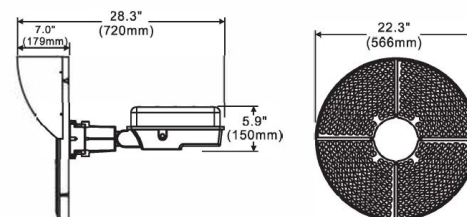

DIMENSIONS