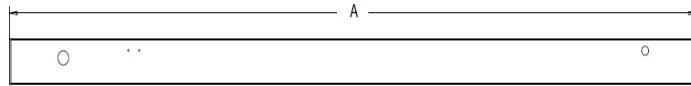

LINEAR FIXTURE L-MAX LINEAR LED LUMINAIRE

PRODUCT DESCRIPTION:

The compact and high-performing L-Max brings eye-pleasing illumination to architectural and commercial interiors. Designed to be either surface mounted or suspended, this lightweight and easy-to-install luminaire lends a clean aesthetic to offices, retail spaces, supermarkets, stairwells and other applications that require high quality lighting that is DLC Premium listed and price-effective. The L-Max can be quickly and easily linked together to create runs of light that appear seamless.

| DIMENSIONS | | | |
|--------------|-------|------|------|
| PRODUCT | A | B | C |
| LM-2420UF-40 | 23.96 | 2.43 | 2.35 |
| LM-4840UF-40 | 47.91 | 2.43 | 2.35 |
| LM-4860UF-40 | 47.91 | 2.43 | 2.35 |