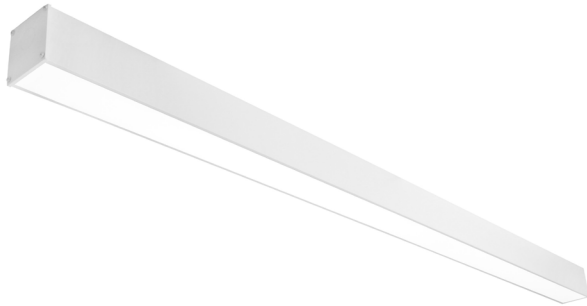

LINEAR FIXTURE L-MAX LINEAR LED LUMINAIRE

PRODUCT DESCRIPTION:

The compact and high-performing L-Max brings eye-pleasing illumination to architectural and commercial interiors. Designed to be either surface mounted or suspended, this lightweight and easy-to-install luminaire lends a clean aesthetic to offices, retail spaces, supermarkets, stairwells and other applications that require high quality lighting that is DLC Premium listed and price-effective. The L-Max can be quickly and easily linked together to create runs of light that appear seamless.

CONSTRUCTION:

- Constructed of durable 19 gauge aluminum body and end caps
- Polycarbonate diffused lends delivers a low-glare, diffused light distribution
- Mounting options - Surface, Suspended

FEATURES: