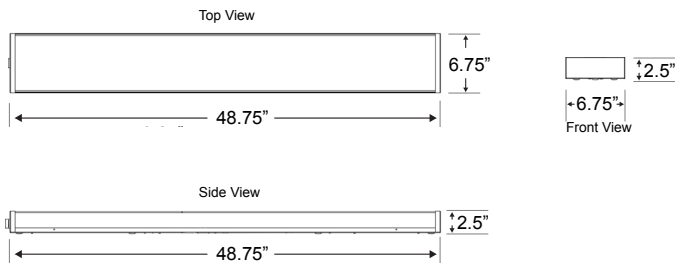

LINE DRAWING:

PRODUCT DESCRIPTION:

The LSU Utility Wrap is a cost effective LED utility wrap fixture. The product is constructed with a full length acrylic lens and a one piece white fabricated steel body. Product applications include utility lighting, parking garage lighting, and stairwell lighting.

FEATURES:

- 120-277V
- 347V Optional
- 0-10V dimming standard
- L70: 100,000
- Ceiling or wall mounted
- Optional motion sensors and battery backup options available
- End knock outs allow pass through wiring when surface mounted end on end
- Suitable for damp locations
- Assembled in USA available upon request

CONSTRUCTION:

- Steel Construction
- Back and end knockouts
- White finish standard

WARRANTY:

10-year standard warranty with labor allowance* (see terms at www.maxlite.com/warranties)

*Warranty Limitations: Product must be rated for application per the Product Data Sheet (PDS); operated ≤16 hrs; in ambient temperatures -4°F to 77°F.

*Up to $25/unit; registration required. Additional coverage may be available for purchase; contact MaxLite.

*Excludes EM/MS versions; component warranty applies.

*If ambient temperatures fall outside the -4°F to 77°F range, product is warranted for 5 years according to the operating temperature range specified on the PDS.

MODEL SELECTION (Full list of order codes on pg. 3)

Typical order example: LSU4U3540EMMSO

LS	U					
FAMILY	TYPE	LENGTH	VOLTAGE	NOMINAL WATTAGE	CCT	OPTIONS
LS= Linear Series	U= Utility Wrap	2= 2 ft 4= 4 ft	U= 120-277 3= 347v SDT	25= 25W 35= 35W 45= 45W	40= 4000K 50= 5000K	(OMIT)= None EM= Battery Backup Unit MS= Bi-Level Motion Sensor MSO= On/Off Motion Sensor MSV= Bi-Level Motion Sensor w/ Remote Control

NOTES:

1. In the event of a power failure, the battery backup unit switches to emergency mode (800 lumen output) and operates the fixture for a minimum of 90 minutes
2. 2' product available in 25W only
3. 347V models not DLC Qualified