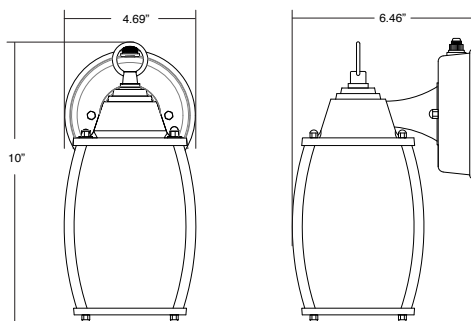

SPECIFICATIONS:

SPECIFICATIONS:		ML4LASMSB14827PC	ML4LS14SOLBPC	ML4LS10MCLBK827	ML4LS12SRLBK827
ITEM	SPECIFICATION	DETAILS			
GENERAL PERFORMANCE	Power Consumption (W)	14W	13.5W	10W	12W
	Delivered Lumens	815 lm	1,165 lm	500 lm	750 lm
	Efficacy (lm/W)	58 lm/W	86 lm/W	50 lm/W	62.5 lm/W
	L70 Lumen Maintenance	≥ 58,000 hours			
	Spacing Criteria	Contact MaxLite for Installation Criteria			
ELECTRICAL	Dimming	Triac Dimming	Non Dimmable		
	Input Voltage	120V, 60Hz	120V, 50-60 Hz	120V, 60 Hz	120V, 50-60 Hz
PHYSICAL	Power Factor	≥0.9			
	Housing	DieCast Al	Metal Casting	Aluminum casting	Die Cast Aluminum
	Lens	PC Frosted	PC	Crackle Glass	Plastic
	Finish	Black			
	Operating Temperature	-4°F to 104°F (-20°C - 40°C)		-4°F-113°F (-20°C-45°C)	
CERTIFICATION	Mounting	Cross Bar onto Junction Box			
	Environment	Suitable for Wet Locations		Suitable for damp locations, Class 2 power supply	
	Certification	Energy Star, ETL, FCC		Energy Star, UL, FCC	
	Warranty	5 year warranty*			

DIMENSIONS:

COACH
ML4LS10MCLBK827

MISSION
ML4LASMSB14827PC

RANCH
ML4LS12SRLBK827

TRADITIONAL
ML4LS14SOLBPC