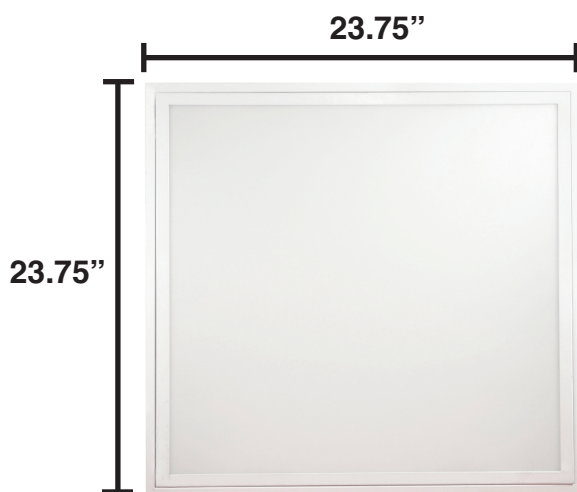

CONSTRUCTION:

- The housing and back panel are sheet steel, and provide heat sink and thermal control capabilities
- Standard prismatic lens allows high lumen output
- Profile including the control box is 3.3 inches
- Modular construction for easy replacement

MaxLite®: 1-800-555-5629 | Fax: 973-244-7333 | Web: www.maxlite.com | E-mail: info@maxlite.com

Revised: 02-19-15

SPECIFICATIONS:

Item	Specification	MLRT22D4535	MLRT22D4541	MLRT22D4550
General Performance	Spacing Criteria	Available upon request		
	Color Temperature	3500K	4100K	5000K
	Lumens	3597	3421	3768
	Efficacy	79 lm/w	78.8 lm/w	85 lm/w
	Color Consistency	Proprietary binning for uniform color		
	Lumen Maintenance (L70)	50,000 hours		
Electrical	Power Factor	Over 98%		
	Input Voltage	120V-277V 50/60 Hz		
	Power Consumption	45 Watts		
Control	Dimming	0-10V Dimming Standard		
Physical	Dimensions (+/-1/16")	23.75" x 23.75" x 3.3"		
	Weight	9 lbs.		
	Housing	Sheet steel		
	Optics	Std. prismatic diffuser		
	Mounting	Fits standard grid for drop ceilings		
	Operating Temperature	-20°F to 130°F		
	Humidity	20% - 85% RH, non condensing		
Certification	Certification	ETL, cETL, FCC		
	Material Usage	RoHS compliant; no mercury		
	Environment	Indoor use		

MASTER / SATELLITE DEFINITION:

Each panel can be wired a Master/Satellite Panel. During mounting, one fixture in the room should be wired to Master, and the others in the room should be wired as Satellite, with a low voltage power cord.

Recommended Dimming Controls	
Lutron	NFTV0-10
Leviton	IP710 DL

DIMENSIONS:

Reveal Dimensions:
22.7" x 22.7"

Lighting layouts and spacing criteria available upon request
Installation instructions available online: Specifications are subject to change without notice