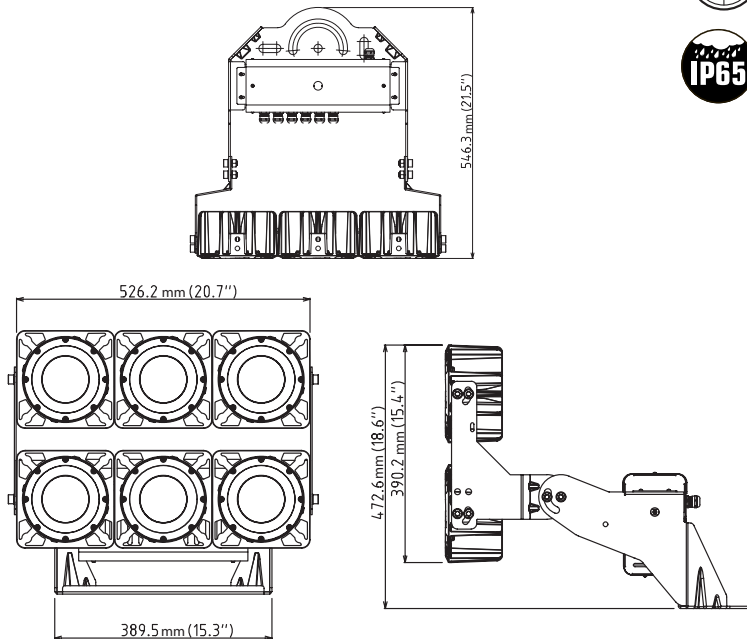

ModMax High Output Flood
MM SERIES

630W FLOOD

DIMENSIONAL DRAWINGS:

PRODUCT DESCRIPTION:

ModMax is a highly flexible, modular flood and sports lighting solution designed to 1500W MH fixtures.. Double pivot heads allow each row, and the luminaire's carriage, to be independently aimed for precise lighting aim. ModMax is available in arch yoke and pole mounting options.

CONSTRUCTION:

- Steel carriage
- Independent aluminum heatsinking for each module
- Polyester TGIC powder coat finish
- 5'-1/2 shielded power feed cord included standard

MOUNTING:

- Arch Yoke: suitable for surface mounting
- Pole Mount: 2-3/8" fixed sliffitter suitable for pole mounting applications.

MODEL SELECTION		Typical order example: MM630UWW50FDG				
MM				50		DG
FAMILY	OUTPUT	VOLTAGE	DISTRIBUTION	CCT	MOUNTING	FINISH
MM= ModMax	630 = 630W, 1500W MH equivalent	U = 120-277V H = 347-480V	WW = 57° Wide NN = 29° Narrow MM = 40° Medium	50 = 5000K	F = Arch Yoke P = Pole Mount (2-3/8" Tennon)	DG = Dark Gray <i>Contact Maxlite for additional finishes</i>

1) Please contact your MaxLite representative for lead times and quantities.

SPECIFICATIONS:

SPECIFICATIONS:		MM630UXXXXXX
ITEM	SPECIFICATION	DETAILS
GENERAL PERFORMANCE	Input Power (W)	629
	Lumens Delivered, Narrow Distribution (lm)	61,800
	Lumens Delivered, Medium Distribution (lm)	61,140
	Lumens Delivered, Wide Distribution (lm)	62,260
ELECTRICAL	Efficacy (lm/W)	85-99
	Color Temperature	5000K
	CRI	≥85
PHYSICAL	Lumen Maintenance (L70, TM-21 @ 25°C)	200,000 hours
	Input Voltage	120-277V; 347-480V
	THD	<12%
	Power Factor (277V)	≥0.9
	Weight (lbs)	48.5
	Effective Projected Area (High Bay)	3 ft ²
	Effective Projected Area (Flood)	3.5 ft ²
	Housing	SMPS Cover, Carriage: Steel; Heatsinks: Aluminum
	Lens	Tempered Glass Lens
	Operating Temperature	-22°F to 122°F (-30°C to 50°C)
QUALIFICATION	Humidity	>90%, Non-condensing
	Finish	Dark Gray
	Qualifications	DLC 4.1 Standard (630W models only), cULus, IP66
	Environment	Outdoor wet location
	Warranty	5 years