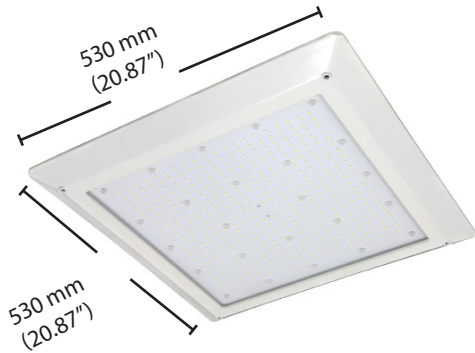

LED RECESSED GAS CANOPY LUMINAIRES
RCX Series

RCX120

PRODUCT DESCRIPTION:

The RCX is a secure, energy efficient and virtually maintenance-free lighting solution for new construction or retrofit projects at service stations. The series is available in 80W and 120W options to replace up to 400-watt pulse start metal halide fixtures. The IP66-rated gas canopy luminaires are constructed using a die-cast aluminum housing with a shatter-resistant tempered glass lens, and employ high-efficacy LEDs. The fixture can be recess-mounted to any canopy with round or square cutout sizes between 3.9" and 9.8" wide.

MOUNTING:

- Luminaire and standard mounting kit are shipped in the same box. See page 2 for detailed view of mounting kit.

MODEL SELECTION (Full list of order codes on pg. 2)		Typical order example: RCX120AU50W			
RCX		A	U	50	W
FAMILY	NOMINAL WATTAGE, EQUIVALENCY	GENERATION	VOLTAGE	CCT	FINISH
RCX= Recessed Canopy	080= 80W, 320W MH equivalent 120= 130W, 400W PSMH equivalent	A= Generation A	U= 120-277V, 0-10V dimming std.	50= 5000K	W= White