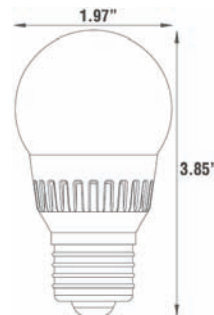

LED DECORATIVE BULBS

SKBC2.5WWLED - Clear
SKBF2.5WWLED - Frosted
 2.5W Decorative LED Bulb

An LED Decorative Bulb for marquees, signage and decorative chandeliers. It consumes only 2.5 Watts and replaces a 15W - 25W incandescent bulb. The result; up to 90% savings in energy. The bulb has a life of 35,000 hours at L70 standards. Lumen maintenance is enhanced by the integrated thermal management system.

Chandeliers

GENERAL SPECIFICATIONS

Input Voltage: 120V, 50/60Hz
Operating Temperature: -4°F ~ 113°F
Power Factor: >90
Luminous Efficacy: 42 lm/w
CRI: 80

DIMENSIONS

DECORATIVE LED BULBSPECIFICATIONS

Watts	Order Code	Model Number	Incandescent Equivalent	Base	Lumens	Lamp Life (Hrs)	Pack Type	Case Pack	Dimensions (W"xMOL)	K
2.5	70611	SKBC2.5WWLED	15-25	E26	100	35,000	Box	12	1.97 x 3.85	3000
2.5	70610	SKBF2.5WWLED	15-25	E26	100	35,000	Box	12	1.97 x 3.85	3000