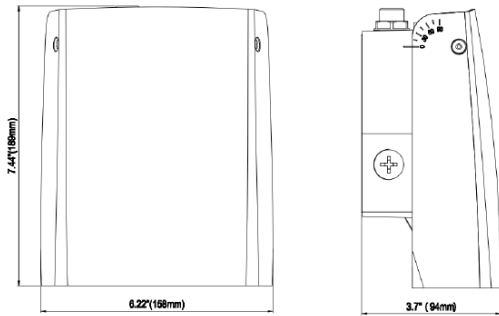

WALLMAX™ THIN CUT OFF
WP-AD SERIES

DIMENSIONS: 15W, 20W & 29W:

PRODUCT DESCRIPTION:

WallMax Thin Cut Off Wall Packs are a full Cutoff wall fixture which includes a photocell with removable cap. Further enhancing the versatility, they are also CCT selectable between 3000K, 4000K and 5000K. These durable, energy-saving fixtures are perfect for lighting outdoor walkways, landscapes and parking areas.