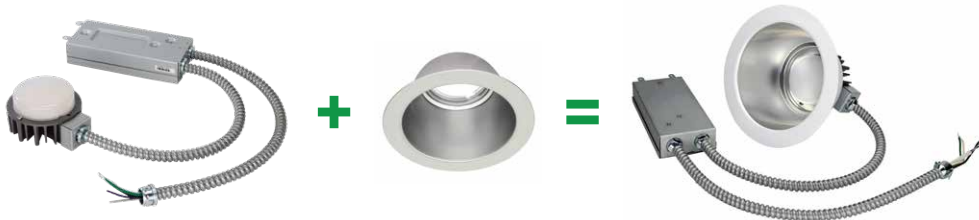

Commercial Downlights Premium RRxC Series

4" | 6" | 8" | 9"
10W, 15W | 10W, 15W, 20W | 10W, 15W, 20W, 30W, 50W | 10W, 15W, 20W, 30W, 50W
835 lm - 4,625 lm
120-277V w/ 120V Triac dimming & 0-10V dimming