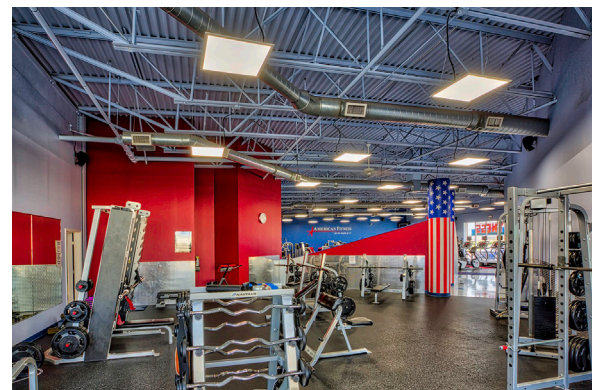

MaxLite

MaxLite has been committed to providing energy efficient lighting products for more than 20 years, and was one of the first movers into LED technology in the industry. A four-time ENERGY STAR® Partner of the Year, MaxLite offers an extensive line of quality, certified indoor and outdoor LED lamps and luminaires.

MaxLite®