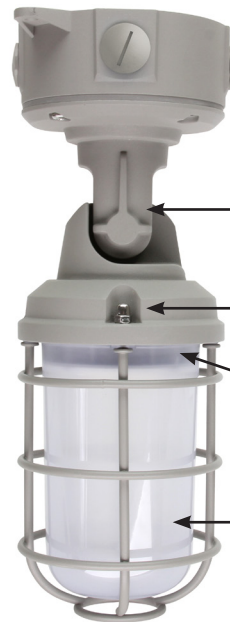

**Locking Mechanism**

**CCT Select Switch**

**ALL IN ONE PENDANT, CEILING, WALL MOUNT PRODUCT**

**VANDAL RESISTANT SCREWS**

**IP65 RATED**

**IMPACT RESISTANT LENS**

**20W**  
1,900 lm

The LED Adjustable Jelly Jar is an all-in-one replacement for incandescent and CFL fixtures over doorways, scaffolding, construction sites, fire hydrants and emergency call stations. An adjustable knuckle allows the luminaire to rotate from 90 to 180 degrees, enabling it to be mounted as a pendant, ceiling or wall fixture.

FAMILY	STYLE	WATTAGE	VOLTAGE	CCT
JJ= Jelly Jars	X= Pendant, Ceiling, Wall mount	20= 20W	U= Universal 120-277V	CS= CCT Selectable (3K, 4K, 5K)