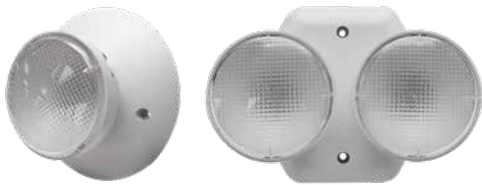

LED Remote Heads*

MODEL NUMBER	ERI-SW	ERI-2HW	ERO-SW	ERO-2HW
ORDER CODE	14101482	14101483	14101484	14101485
Voltage	LV	LV	LV	LV
Finish	White	White	White	White
Mounting	Ceiling or Wall	Ceiling or Wall	Ceiling or Wall	Ceiling or Wall
Options	Single Head, Indoor	Double Head, Indoor	Single Head, Outdoor	Double Head, Outdoor
CERTIFICATIONS	cUL DL	cUL DL	cUL WL	cUL WL

* Connect to Remote Capable fixtures